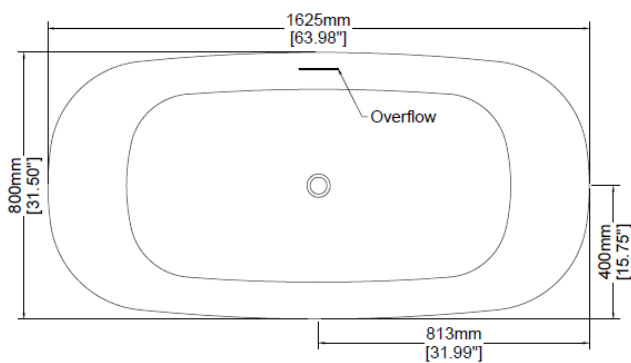

Imbue

Specification Sheet

Freestanding bath

H45401

1625 x 800 x 611 mm

63.98 x 31.50 x 24.06 inches

Available in various reconstituted stone colours.

Please order Chrome / MarbleForm™ pop up waste separately.

Technical Information	
Weight	224 kg / 493 lbs
Weight with Water	533 kg / 1,178 lbs
Capacity	309 L / 81.70 US gal
Water Depth to Overflow	462 mm / 18.19 inches

* Due to the hand-finished nature of our products, minor variation in dimensions can be expected.