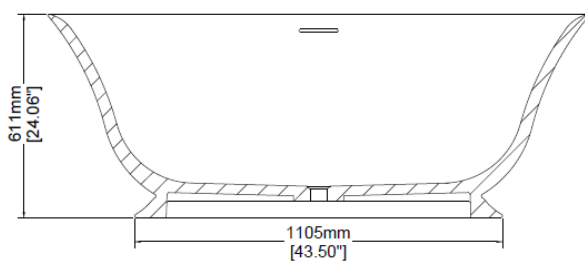

Imbue

Specification Sheet

Freestanding bath

H45401

1625 x 800 x 611 mm

63.98 x 31.50 x 24.06 inches

Available in various reconstituted stone colours.

Please order Chrome / MarbleForm™ pop up waste separately.

Technical Information	
Weight	224 kg / 493 lbs
Weight with Water	533 kg / 1,178 lbs
Capacity	309 L / 81.70 US gal
Water Depth to Overflow	462 mm / 18.19 inches

* Due to the hand-finished nature of our products, minor variation in dimensions can be expected.