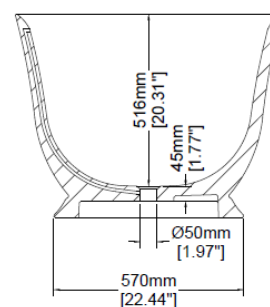

Imbue

Specification Sheet

Freestanding bath

H45401

1625 x 800 x 611 mm

63.98 x 31.50 x 24.06 inches

Available in various reconstituted stone colours.

Please order Chrome / MarbleForm™ pop up waste separately.

Technical Information	
Weight	224 kg / 493 lbs
Weight with Water	533 kg / 1,178 lbs
Capacity	309 L / 81.70 US gal
Water Depth to Overflow	462 mm / 18.19 inches

* Due to the hand-finished nature of our products, minor variation in dimensions can be expected.