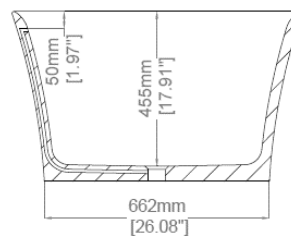

Small Opus

Freestanding bath

H46205

1600 x 853 x 500 mm

62.99 x 33.58 x 19.69 inches

Available in various reconstituted stone colours.

Please order Chrome / MarbleForm™ pop up waste separately.

UV Resistant

Technical Information	
Weight	190 kg / 419 lbs
Weight with Water	471 kg / 1039 lbs
Capacity	281 L / 74.18 US gal
Water Depth to Overflow	396 mm / 15.59 inches

* Due to the hand-finished nature of our products, minor variation in dimensions can be expected.