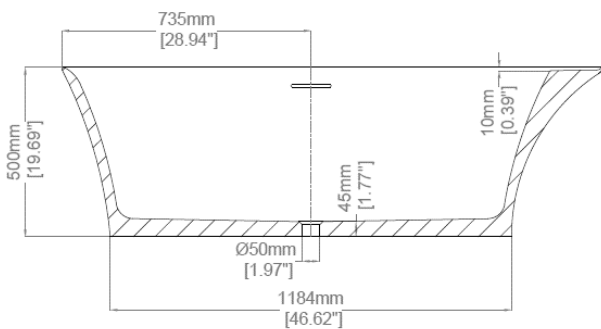

Small Opus

Freestanding bath

H46205

1600 x 853 x 500 mm

62.99 x 33.58 x 19.69 inches

Available in various reconstituted stone colours.

Please order Chrome / MarbleForm™ pop up waste separately.

UV Resistant

Technical Information	
Weight	190 kg / 419 lbs
Weight with Water	471 kg / 1039 lbs
Capacity	281 L / 74.18 US gal
Water Depth to Overflow	396 mm / 15.59 inches

* Due to the hand-finished nature of our products, minor variation in dimensions can be expected.