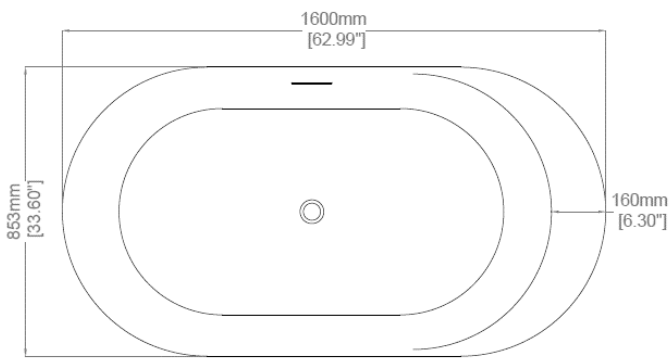

Small Opus

Freestanding bath

H46205

1600 x 853 x 500 mm

62.99 x 33.58 x 19.69 inches

Available in various reconstituted stone colours.

Please order Chrome / MarbleForm™ pop up waste separately.

UV Resistant

Technical Information	
Weight	190 kg / 419 lbs
Weight with Water	471 kg / 1039 lbs
Capacity	281 L / 74.18 US gal
Water Depth to Overflow	396 mm / 15.59 inches

* Due to the hand-finished nature of our products, minor variation in dimensions can be expected.