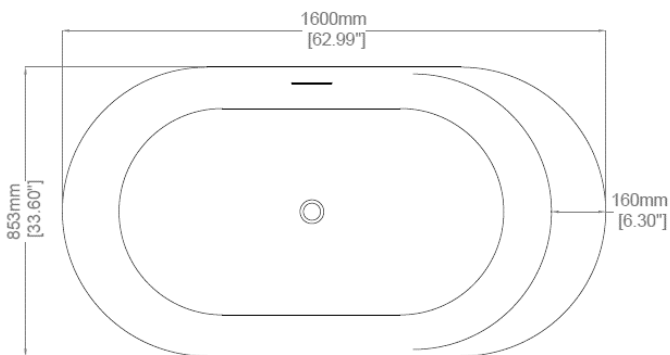

Small Opus

Freestanding bath

H46205

1600 x 853 x 500 mm

62.99 x 33.58 x 19.69 inches

Available in various reconstituted stone colours.

Please order Chrome / MarbleForm™ pop up waste separately.

UV Resistant

Technical Information	
Weight	190 kg / 419 lbs
Weight with Water	471 kg / 1,039 lbs
Capacity	281 L / 74.18 US gal
Water Depth to Overflow	396 mm / 15.59 inches

* Due to the hand-finished nature of our products, minor variation in dimensions can be expected.