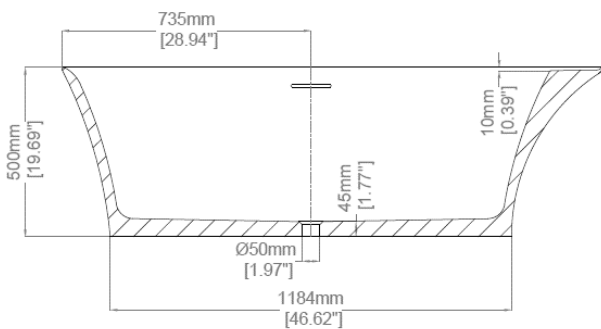

Small Opus

Freestanding bath

H46205

1600 x 853 x 500 mm

62.99 x 33.58 x 19.69 inches

Available in various reconstituted stone colours.

Please order Chrome / MarbleForm™ pop up waste separately.

UV Resistant

Technical Information	
Weight	190 kg / 419 lbs
Weight with Water	471 kg / 1,039 lbs
Capacity	281 L / 74.18 US gal
Water Depth to Overflow	396 mm / 15.59 inches

* Due to the hand-finished nature of our products, minor variation in dimensions can be expected.