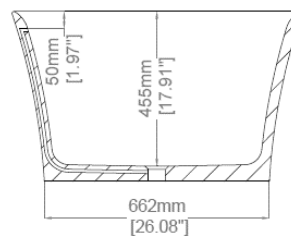

Small Opus

Freestanding bath

H46205

1600 x 853 x 500 mm

62.99 x 33.58 x 19.69 inches

Available in various reconstituted stone colours.

Please order Chrome / MarbleForm™ pop up waste separately.

UV Resistant

Technical Information	
Weight	190 kg / 419 lbs
Weight with Water	471 kg / 1,039 lbs
Capacity	281 L / 74.18 US gal
Water Depth to Overflow	396 mm / 15.59 inches

* Due to the hand-finished nature of our products, minor variation in dimensions can be expected.