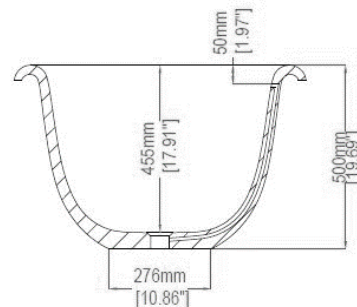

Small Evolve

Freestanding bath

H45905

1780 x 790 x 500 mm

70.08 x 31.10 x 19.69 inches

Available in various reconstituted stone colours.

Please order Chrome / MarbleForm™ pop up waste separately.

UV Resistant

Technical Information	
Weight	168 kg / 370 lbs
Weight with Water	423 kg / 933 lbs
Capacity	255 L / 67.32 US gal
Water Depth to Overflow	396 mm / 15.59 inches

* Due to the hand-finished nature of our products, minor variation in dimensions can be expected.