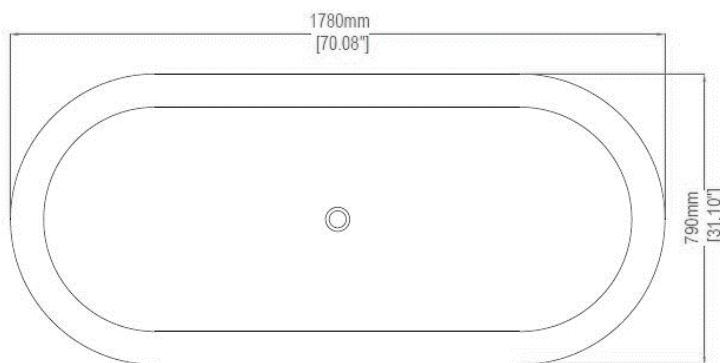

Small Evolve

Freestanding bath

H45905

1780 x 790 x 500 mm

70.08 x 31.10 x 19.69 inches

Available in various reconstituted stone colours.

Please order Chrome / MarbleForm™ pop up waste separately.

UV Resistant

Technical Information	
Weight	168 kg / 370 lbs
Weight with Water	423 kg / 933 lbs
Capacity	255 L / 67.32 US gal
Water Depth to Overflow	396 mm / 15.59 inches

* Due to the hand-finished nature of our products, minor variation in dimensions can be expected.