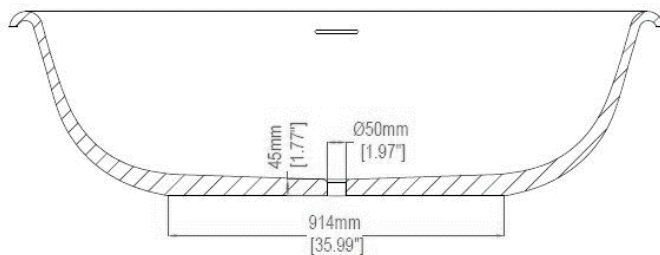

Small Evolve

Freestanding bath

H45905

1780 x 790 x 500 mm

70.08 x 31.10 x 19.69 inches

Available in various reconstituted stone colours.

Please order Chrome / MarbleForm™ pop up waste separately.

UV Resistant

Slip Resistant

Stain Resistant

Easy to Clean and Maintain

cUPC Certified

CE Certified

Description	Available Colours
Reconstituted stone bath with overflow.	This item is available in all of our MarbleForm™ colours, please refer to the colour palette online. Our bathware items can also be ordered in select stones and marbles, please contact customer service for further details.

Technical Information	
Weight	168 kg / 370 lbs
Weight with Water	423 kg / 933 lbs
Capacity	255 L / 67.32 US gal
Water Depth to Overflow	396 mm / 15.59 inches

* Due to the hand-finished nature of our products, minor variation in dimensions can be expected.