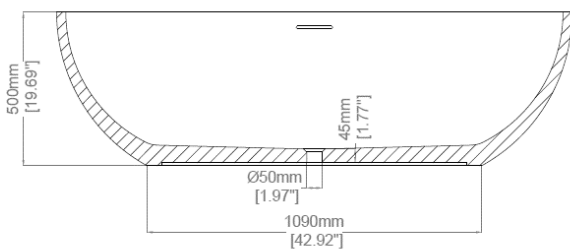

Small Ellipse

Freestanding bath

H31305

1680 x 800 x 500 mm

66.14 x 31.50 x 19.69 inches

Available in various reconstituted stone colours.

Please order Chrome / MarbleForm™ pop up waste separately.

UV Resistant

Technical Information	
Weight	191 kg / 421 lbs
Weight with Water	491 kg / 1083 lbs
Capacity	300 L / 79.20 US gal
Water Depth to Overflow	391 mm / 15.39 inches

* Due to the hand-finished nature of our products, minor variation in dimensions can be expected.