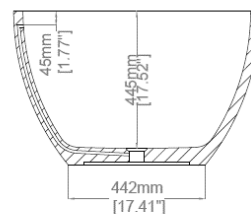

Small Ellipse

Freestanding bath

H31305

1680 x 800 x 500 mm

66.14 x 31.50 x 19.69 inches

Available in various reconstituted stone colours.

Please order Chrome / MarbleForm™ pop up waste separately.

UV Resistant

Technical Information	
Weight	191 kg / 421 lbs
Weight with Water	491 kg / 1083 lbs
Capacity	300 L / 79.20 US gal
Water Depth to Overflow	391 mm / 15.39 inches

* Due to the hand-finished nature of our products, minor variation in dimensions can be expected.