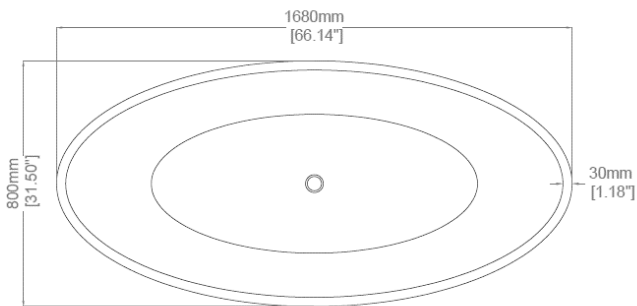

Small Ellipse

Freestanding bath

H31305

1680 x 800 x 500 mm

66.14 x 31.50 x 19.69 inches

Available in various reconstituted stone colours.

Please order Chrome / MarbleForm™ pop up waste separately.

UV Resistant

Technical Information	
Weight	191 kg / 421 lbs
Weight with Water	491 kg / 1083 lbs
Capacity	300 L / 79.20 US gal
Water Depth to Overflow	391 mm / 15.39 inches

* Due to the hand-finished nature of our products, minor variation in dimensions can be expected.