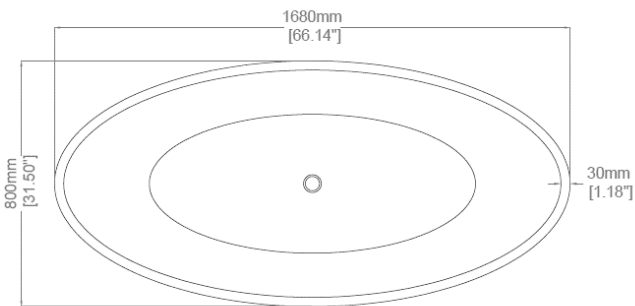

Small Ellipse

Freestanding bath

H31305

1680 x 800 x 500 mm

66.14 x 31.50 x 19.69 inches

Available in various reconstituted stone colours.

Please order Chrome / MarbleForm™ pop up waste separately.

UV Resistant

Technical Information	
Weight	191 kg / 421 lbs
Weight with Water	491 kg / 1,083 lbs
Capacity	300 L / 79.20 US gal
Water Depth to Overflow	391 mm / 15.39 inches

* Due to the hand-finished nature of our products, minor variation in dimensions can be expected.