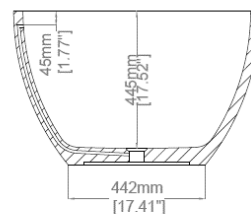

Small Ellipse

Freestanding bath

H31305

1680 x 800 x 500 mm

66.14 x 31.50 x 19.69 inches

Available in various reconstituted stone colours.

Please order Chrome / MarbleForm™ pop up waste separately.

UV Resistant

Technical Information	
Weight	191 kg / 421 lbs
Weight with Water	491 kg / 1,083 lbs
Capacity	300 L / 79.20 US gal
Water Depth to Overflow	391 mm / 15.39 inches

* Due to the hand-finished nature of our products, minor variation in dimensions can be expected.