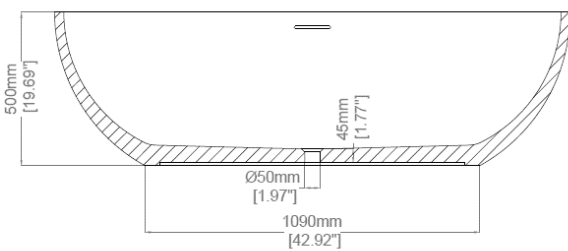

Small Ellipse

Freestanding bath

H31305

1680 x 800 x 500 mm

66.14 x 31.50 x 19.69 inches

Available in various reconstituted stone colours.

Please order Chrome / MarbleForm™ pop up waste separately.

UV Resistant

Technical Information	
Weight	191 kg / 421 lbs
Weight with Water	491 kg / 1,083 lbs
Capacity	300 L / 79.20 US gal
Water Depth to Overflow	391 mm / 15.39 inches

* Due to the hand-finished nature of our products, minor variation in dimensions can be expected.