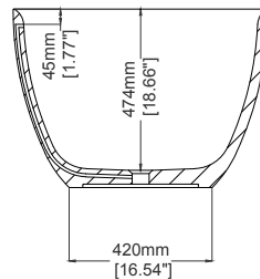

Small Skye - Tapered Rim

Freestanding bath

H30070

1500 x 750 x 525 mm

59.06 x 29.53 x 20.67 inches

Available in various reconstituted stone colours.

Please order Chrome / MarbleForm™ pop up waste separately.

Technical Information	
Weight	164 kg / 362 lbs
Weight with Water	454 kg / 1001 lbs
Capacity	290 L / 76.56 US gal
Water Depth to Overflow	420 mm / 16.54 inches

* Due to the hand-finished nature of our products, minor variation in dimensions can be expected.