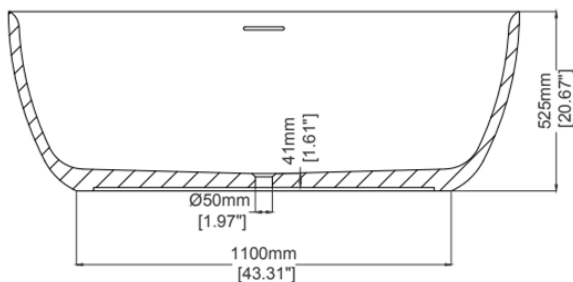

Small Skye - Tapered Rim

Freestanding bath

H30070

1500 x 750 x 525 mm

59.06 x 29.53 x 20.67 inches

Available in various reconstituted stone colours.

Please order Chrome / MarbleForm™ pop up waste separately.

Technical Information	
Weight	164 kg / 362 lbs
Weight with Water	454 kg / 1001 lbs
Capacity	290 L / 76.56 US gal
Water Depth to Overflow	420 mm / 16.54 inches

* Due to the hand-finished nature of our products, minor variation in dimensions can be expected.