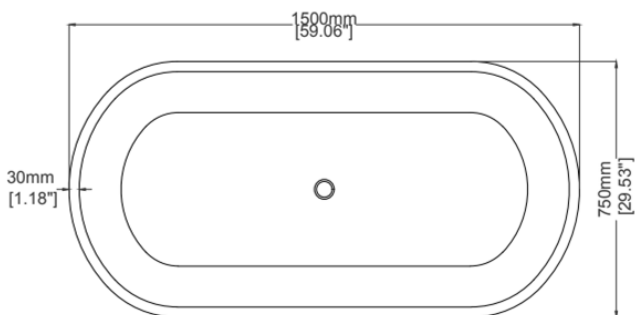

Small Skye - Tapered Rim

Freestanding bath

H30070

1500 x 750 x 525 mm

59.06 x 29.53 x 20.67 inches

Available in various reconstituted stone colours.

Please order Chrome / MarbleForm™ pop up waste separately.

Technical Information	
Weight	164 kg / 362 lbs
Weight with Water	454 kg / 1001 lbs
Capacity	290 L / 76.56 US gal
Water Depth to Overflow	420 mm / 16.54 inches

* Due to the hand-finished nature of our products, minor variation in dimensions can be expected.