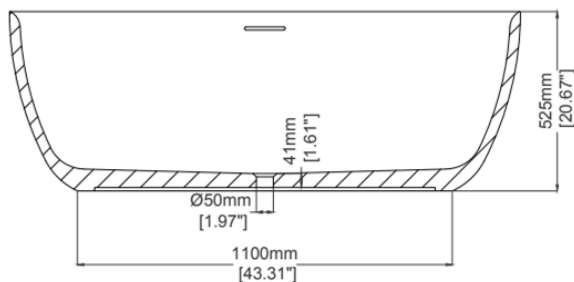

Small Skye - Tapered Rim

Freestanding bath

H30070

1500 x 750 x 525 mm

59.06 x 29.53 x 20.67 inches

Available in various reconstituted stone colours.

Matching MarbleForm™ pop up waste included.

UV Resistant

Technical Information	
Weight	164 kg / 362 lbs
Weight with Water	454 kg / 1,001 lbs
Capacity	290 L / 76.56 US gal
Water Depth to Overflow	420 mm / 16.54 inches

* Due to the hand-finished nature of our products, minor variation in dimensions can be expected.