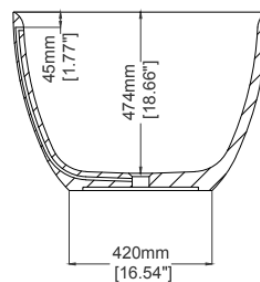

Small Skye - Tapered Rim

Freestanding bath

H30070

1500 x 750 x 525 mm

59.06 x 29.53 x 20.67 inches

Available in various reconstituted stone colours.

Matching MarbleForm™ pop up waste included.

UV Resistant

Technical Information	
Weight	164 kg / 362 lbs
Weight with Water	454 kg / 1,001 lbs
Capacity	290 L / 76.56 US gal
Water Depth to Overflow	420 mm / 16.54 inches

* Due to the hand-finished nature of our products, minor variation in dimensions can be expected.