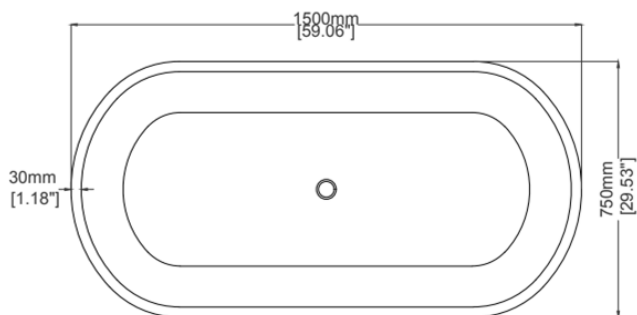

Small Skye - Tapered Rim

Freestanding bath

H30070

1500 x 750 x 525 mm

59.06 x 29.53 x 20.67 inches

Available in various reconstituted stone colours.

Matching MarbleForm™ pop up waste included.

UV Resistant

Technical Information	
Weight	164 kg / 362 lbs
Weight with Water	454 kg / 1,001 lbs
Capacity	290 L / 76.56 US gal
Water Depth to Overflow	420 mm / 16.54 inches

* Due to the hand-finished nature of our products, minor variation in dimensions can be expected.