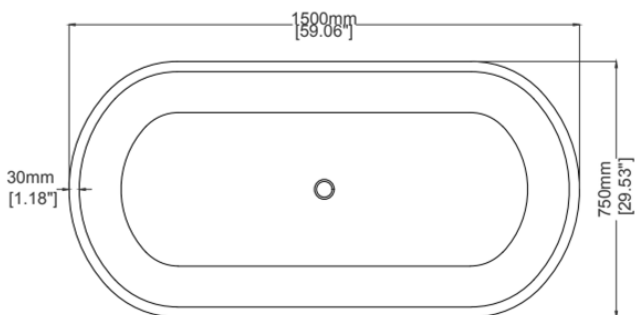

Small Skye - Tapered Rim

Freestanding bath

H30070

1500 x 750 x 525 mm

59.06 x 29.53 x 20.67 inches

Available in various reconstituted stone colours.

Please order Chrome / MarbleForm™ pop up waste separately.

Technical Information	
Weight	164 kg / 362 lbs
Weight with Water	454 kg / 1,001 lbs
Capacity	290 L / 76.56 US gal
Water Depth to Overflow	420 mm / 16.54 inches

* Due to the hand-finished nature of our products, minor variation in dimensions can be expected.