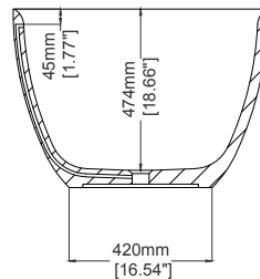

Small Skye - Tapered Rim

Freestanding bath

H30070

1500 x 750 x 525 mm

59.06 x 29.53 x 20.67 inches

Available in various reconstituted stone colours.

Please order Chrome / MarbleForm™ pop up waste separately.

Technical Information	
Weight	164 kg / 362 lbs
Weight with Water	454 kg / 1,001 lbs
Capacity	290 L / 76.56 US gal
Water Depth to Overflow	420 mm / 16.54 inches

* Due to the hand-finished nature of our products, minor variation in dimensions can be expected.