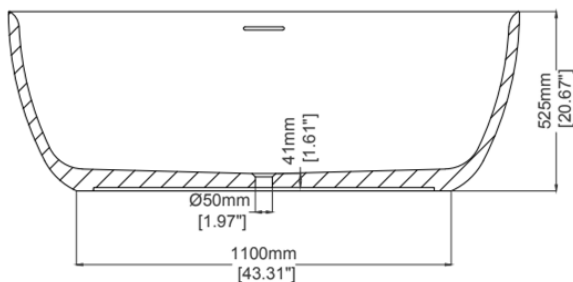

Small Skye - Tapered Rim

Freestanding bath

H30070

1500 x 750 x 525 mm

59.06 x 29.53 x 20.67 inches

Available in various reconstituted stone colours.

Please order Chrome / MarbleForm™ pop up waste separately.

Technical Information	
Weight	164 kg / 362 lbs
Weight with Water	454 kg / 1,001 lbs
Capacity	290 L / 76.56 US gal
Water Depth to Overflow	420 mm / 16.54 inches

* Due to the hand-finished nature of our products, minor variation in dimensions can be expected.