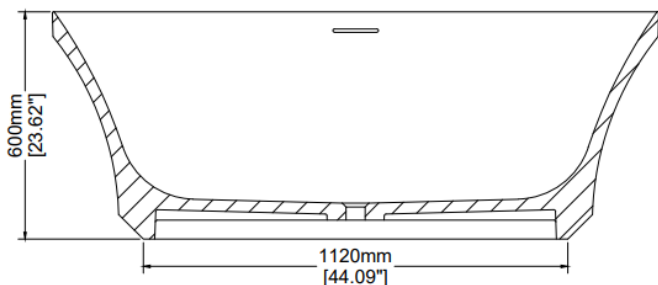

Small Flute

Freestanding bath H45302

1600 x 800 x 600 mm
62.99 x 31.50 x 23.62 inches

Available in various reconstituted stone colours.

Please order Chrome / MarbleForm™ pop up waste separately.

UV
Resistant

Technical Information	
Weight	222 kg / 490 lbs
Weight with Water	517 kg / 1140 lbs
Capacity	295 L / 77.88 US gal
Water Depth to Overflow	451 mm / 17.76 inches

* Due to the hand-finished nature of our products, minor variation in dimensions can be expected.