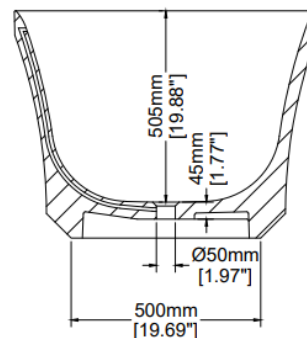

Small Flute

Freestanding bath H45302

1600 x 800 x 600 mm
62.99 x 31.50 x 23.62 inches

Available in various reconstituted stone colours.

Please order Chrome / MarbleForm™ pop up waste separately.

UV
Resistant

Technical Information	
Weight	222 kg / 490 lbs
Weight with Water	517 kg / 1140 lbs
Capacity	295 L / 77.88 US gal
Water Depth to Overflow	451 mm / 17.76 inches

* Due to the hand-finished nature of our products, minor variation in dimensions can be expected.