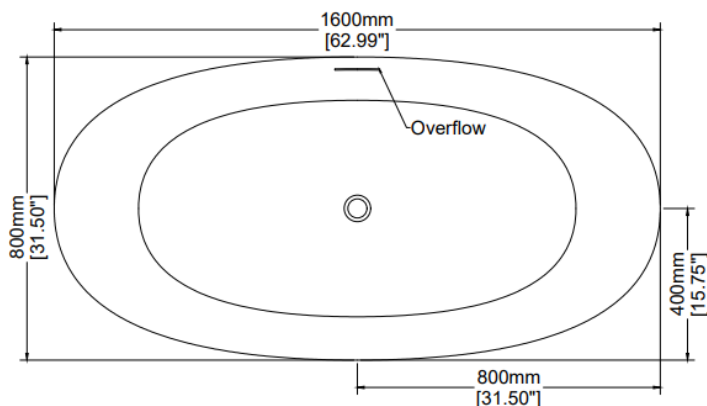

Small Flute

Freestanding bath H45302

1600 x 800 x 600 mm
62.99 x 31.50 x 23.62 inches

Available in various reconstituted stone colours.

Please order Chrome / MarbleForm™ pop up waste separately.

UV
Resistant

Technical Information	
Weight	222 kg / 490 lbs
Weight with Water	517 kg / 1140 lbs
Capacity	295 L / 77.88 US gal
Water Depth to Overflow	451 mm / 17.76 inches

* Due to the hand-finished nature of our products, minor variation in dimensions can be expected.