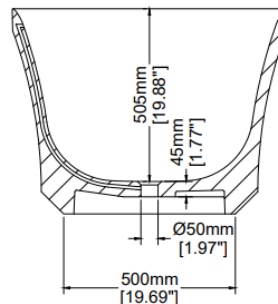

Small Flute

Freestanding bath

H45302

1600 x 800 x 600 mm

62.99 x 31.50 x 23.62 inches

Available in various reconstituted stone colours.

Please order Chrome / MarbleForm™ pop up waste separately.

UV Resistant

Technical Information	
Weight	222 kg / 490 lbs
Weight with Water	517 kg / 1140 lbs
Capacity	295 L / 77.88 US gal
Water Depth to Overflow	451 mm / 17.76 inches

* Due to the hand-finished nature of our products, minor variation in dimensions can be expected.