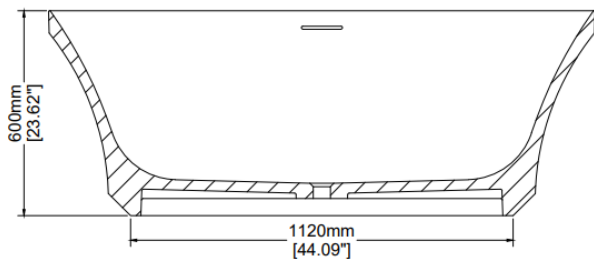

Small Flute

Freestanding bath

H45302

1600 x 800 x 600 mm

62.99 x 31.50 x 23.62 inches

Available in various reconstituted stone colours.

Please order Chrome / MarbleForm™ pop up waste separately.

UV Resistant

Technical Information	
Weight	222 kg / 490 lbs
Weight with Water	517 kg / 1140 lbs
Capacity	295 L / 77.88 US gal
Water Depth to Overflow	451 mm / 17.76 inches

* Due to the hand-finished nature of our products, minor variation in dimensions can be expected.