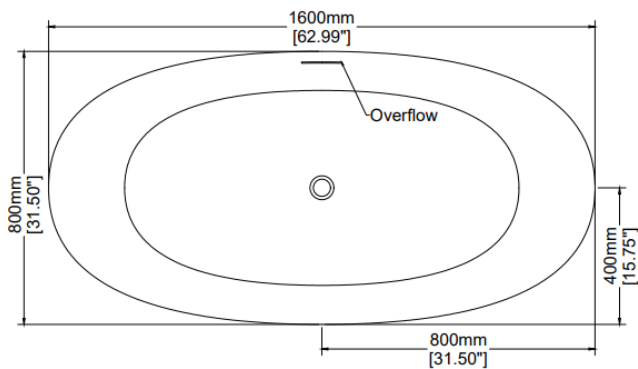

Small Flute

Freestanding bath

H45302

1600 x 800 x 600 mm

62.99 x 31.50 x 23.62 inches

Available in various reconstituted stone colours.

Please order Chrome / MarbleForm™ pop up waste separately.

UV Resistant

Technical Information	
Weight	222 kg / 490 lbs
Weight with Water	517 kg / 1140 lbs
Capacity	295 L / 77.88 US gal
Water Depth to Overflow	451 mm / 17.76 inches

* Due to the hand-finished nature of our products, minor variation in dimensions can be expected.