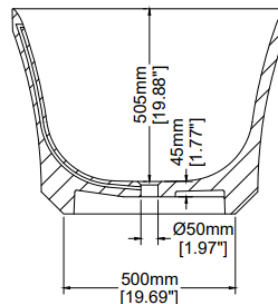

### H45302

1600 x 800 x 600 mm

62.99 x 31.50 x 23.62 inches

Available in various reconstituted stone colours.

Please order Chrome / MarbleForm™ pop up waste separately.

UV Resistant

Slip Resistant

Stain Resistant

Technical Information	
Weight	222 kg / 490 lbs
Weight with Water	517 kg / 1,140 lbs
Capacity	295 L / 77.88 US gal
Water Depth to Overflow	451 mm / 17.76 inches

\* Due to the hand-finished nature of our products, minor variation in dimensions can be expected.