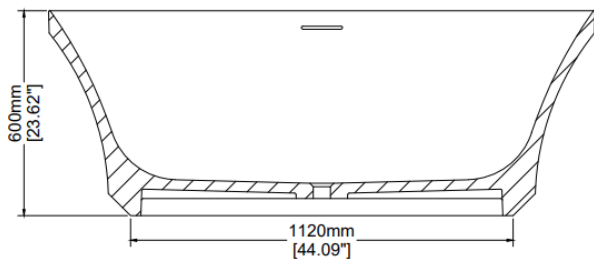

### H45302

1600 x 800 x 600 mm

62.99 x 31.50 x 23.62 inches

Available in various reconstituted stone colours.

Please order Chrome / MarbleForm™ pop up waste separately.

UV Resistant

Slip Resistant

Stain Resistant

Technical Information	
Weight	222 kg / 490 lbs
Weight with Water	517 kg / 1,140 lbs
Capacity	295 L / 77.88 US gal
Water Depth to Overflow	451 mm / 17.76 inches

\* Due to the hand-finished nature of our products, minor variation in dimensions can be expected.