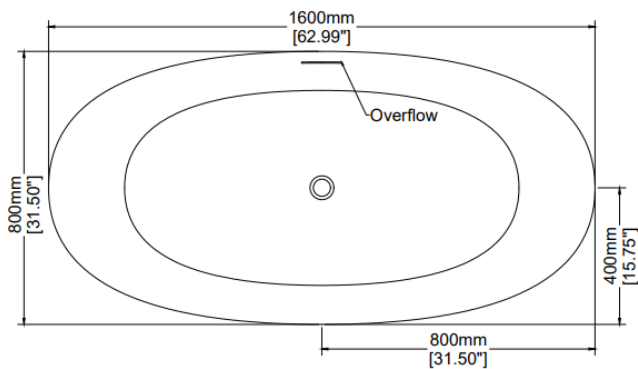

### H45302

1600 x 800 x 600 mm

62.99 x 31.50 x 23.62 inches

Available in various reconstituted stone colours.

Please order Chrome / MarbleForm™ pop up waste separately.

UV Resistant

Slip Resistant

Stain Resistant

Technical Information	
Weight	222 kg / 490 lbs
Weight with Water	517 kg / 1,140 lbs
Capacity	295 L / 77.88 US gal
Water Depth to Overflow	451 mm / 17.76 inches

\* Due to the hand-finished nature of our products, minor variation in dimensions can be expected.