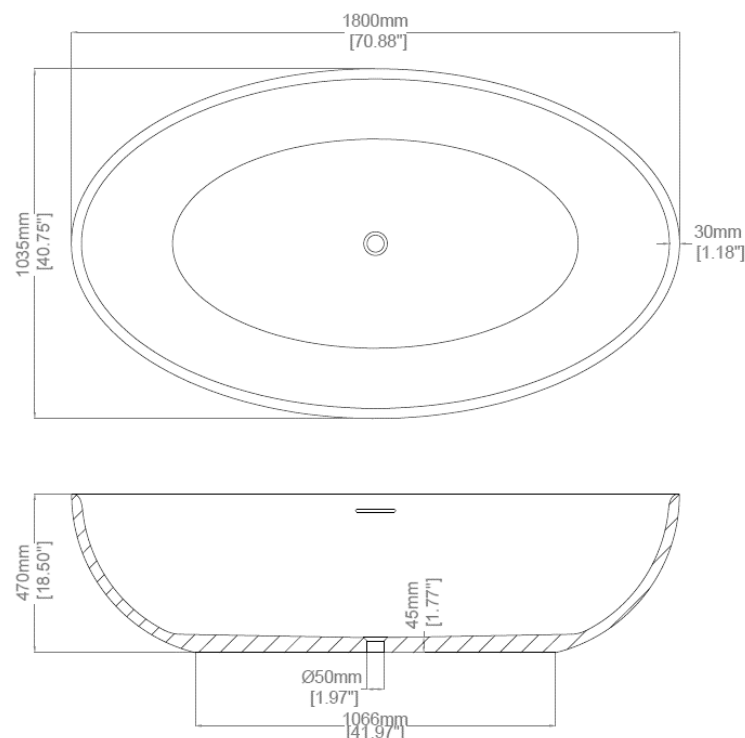

Ellipse - Tapered Rim

Freestanding bath

H31306

1800 x 1035 x 470 mm

70.87 x 40.75 x 18.50 inches

Available in various reconstituted stone colours.

Please order Chrome / MarbleForm™ pop up waste separately.

UV Resistant

Technical Information	
Weight	244 kg / 538 lbs
Weight with Water	614 kg / 1354 lbs
Capacity	370 L / 97.68 US gal
Water Depth to Overflow	371 mm / 14.61 inches

* Due to the hand-finished nature of our products, minor variation in dimensions can be expected.