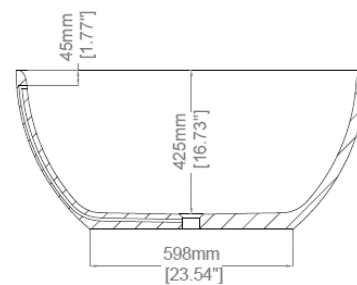

Ellipse - Tapered Rim

Freestanding bath

H31306

1800 x 1035 x 470 mm

70.87 x 40.75 x 18.50 inches

Available in various reconstituted stone colours.

Please order Chrome / MarbleForm™ pop up waste separately.

UV Resistant

Technical Information	
Weight	244 kg / 538 lbs
Weight with Water	614 kg / 1354 lbs
Capacity	370 L / 97.68 US gal
Water Depth to Overflow	371 mm / 14.61 inches

* Due to the hand-finished nature of our products, minor variation in dimensions can be expected.