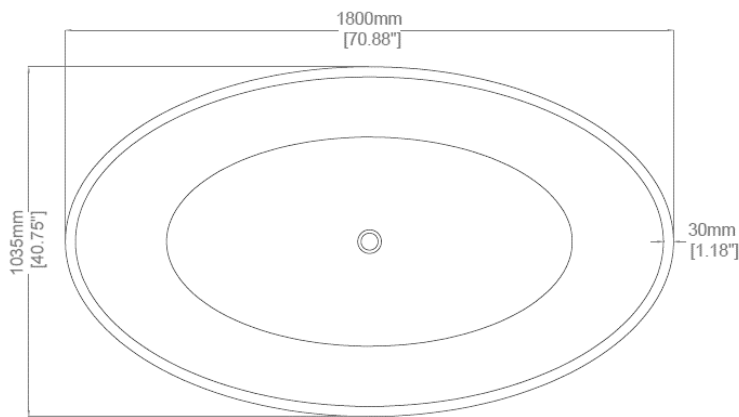

Ellipse - Tapered Rim

Freestanding bath

H31306

1800 x 1035 x 470 mm

70.87 x 40.75 x 18.50 inches

Available in various reconstituted stone colours.

Matching MarbleForm™ pop up waste included.

UV Resistant

Technical Information	
Weight	244 kg / 538 lbs
Weight with Water	614 kg / 1,354 lbs
Capacity	370 L / 97.68 US gal
Water Depth to Overflow	371 mm / 14.61 inches

* Due to the hand-finished nature of our products, minor variation in dimensions can be expected.