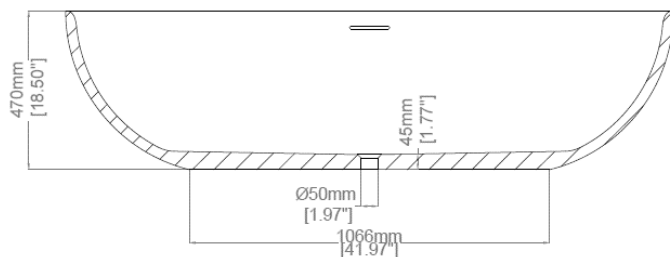

Ellipse - Tapered Rim

Freestanding bath

H31306

1800 x 1035 x 470 mm

70.87 x 40.75 x 18.50 inches

Available in various reconstituted stone colours.

Matching MarbleForm™ pop up waste included.

UV Resistant

Technical Information	
Weight	244 kg / 538 lbs
Weight with Water	614 kg / 1,354 lbs
Capacity	370 L / 97.68 US gal
Water Depth to Overflow	371 mm / 14.61 inches

* Due to the hand-finished nature of our products, minor variation in dimensions can be expected.