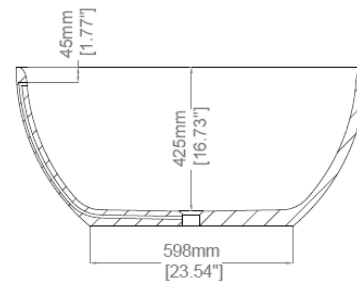

Ellipse - Tapered Rim

Freestanding bath

H31306

1800 x 1035 x 470 mm

70.87 x 40.75 x 18.50 inches

Available in various reconstituted stone colours.

Matching MarbleForm™ pop up waste included.

UV Resistant

Technical Information	
Weight	244 kg / 538 lbs
Weight with Water	614 kg / 1,354 lbs
Capacity	370 L / 97.68 US gal
Water Depth to Overflow	371 mm / 14.61 inches

* Due to the hand-finished nature of our products, minor variation in dimensions can be expected.