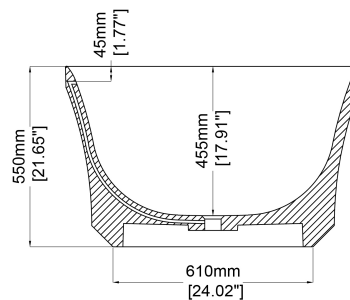

Flute

Freestanding bath H45301

1800 x 900 x 550 mm
70.87 x 35.43 x 21.65 inches

Available in various reconstituted stone colours.
Matching MarbleForm® pop up waste included.

UV Resistant

Slip Resistant

Stain Resistant

Technical Information	
Weight	268 kg / 591 lbs
Weight with Water	602 kg / 1327 lbs
Capacity	334 L / 88.23 US gal
Water Depth to Overflow	401 mm / 15.79"

* All measurements are subject to change and variation.