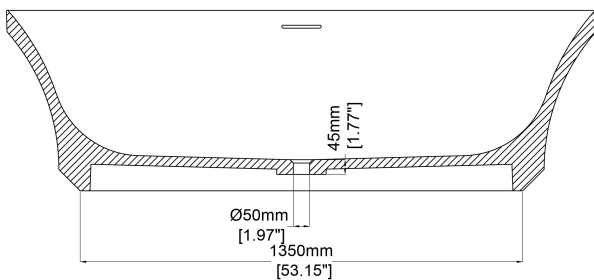

Flute

Freestanding bath H45301

1800 x 900 x 550 mm
70.87 x 35.43 x 21.65 inches

Available in various reconstituted stone colours.
Matching MarbleForm® pop up waste included.

UV Resistant

Slip Resistant

Stain Resistant

Technical Information	
Weight	268 kg / 591 lbs
Weight with Water	602 kg / 1327 lbs
Capacity	334 L / 88.23 US gal
Water Depth to Overflow	401 mm / 15.79"

* All measurements are subject to change and variation.