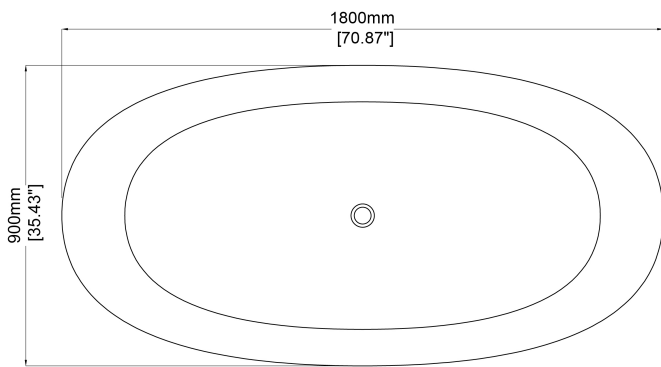

Flute

Freestanding bath H45301

1800 x 900 x 550 mm
70.87 x 35.43 x 21.65 inches

Available in various reconstituted stone colours.
Matching MarbleForm® pop up waste included.

UV Resistant

Slip Resistant

Stain Resistant

Technical Information	
Weight	268 kg / 591 lbs
Weight with Water	602 kg / 1327 lbs
Capacity	334 L / 88.23 US gal
Water Depth to Overflow	401 mm / 15.79"

* All measurements are subject to change and variation.