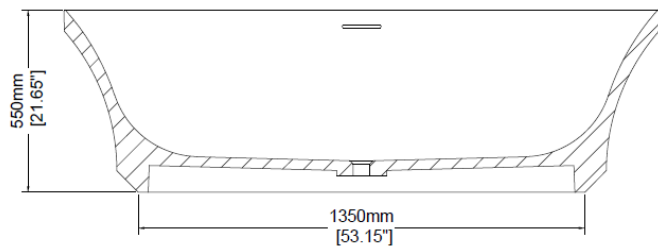

Flute

Freestanding bath

H45301

1800 x 900 x 550 mm

70.87 x 35.43 x 21.65 inches

Available in various reconstituted stone colours.

Matching MarbleForm™ pop up waste included.

UV Resistant

Technical Information	
Weight	268 kg / 591 lbs
Weight with Water	602 kg / 1,327 lbs
Capacity	334 L / 88.18 US gal
Water Depth to Overflow	401 mm / 15.79 inches

* Due to the hand-finished nature of our products, minor variation in dimensions can be expected.