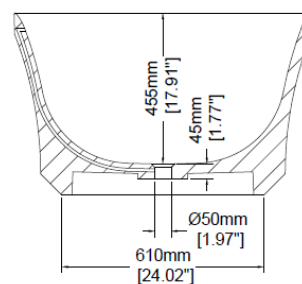

Flute

Freestanding bath

H45301

1800 x 900 x 550 mm

70.87 x 35.43 x 21.65 inches

Available in various reconstituted stone colours.

Matching MarbleForm™ pop up waste included.

UV Resistant

Technical Information	
Weight	268 kg / 591 lbs
Weight with Water	602 kg / 1,327 lbs
Capacity	334 L / 88.18 US gal
Water Depth to Overflow	401 mm / 15.79 inches

* Due to the hand-finished nature of our products, minor variation in dimensions can be expected.