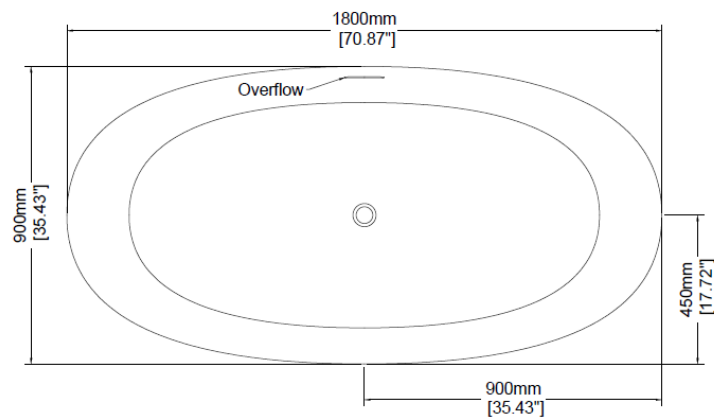

Flute

Freestanding bath

H45301

1800 x 900 x 550 mm

70.87 x 35.43 x 21.65 inches

Available in various reconstituted stone colours.

Matching MarbleForm™ pop up waste included.

UV Resistant

Technical Information	
Weight	268 kg / 591 lbs
Weight with Water	602 kg / 1,327 lbs
Capacity	334 L / 88.18 US gal
Water Depth to Overflow	401 mm / 15.79 inches

* Due to the hand-finished nature of our products, minor variation in dimensions can be expected.