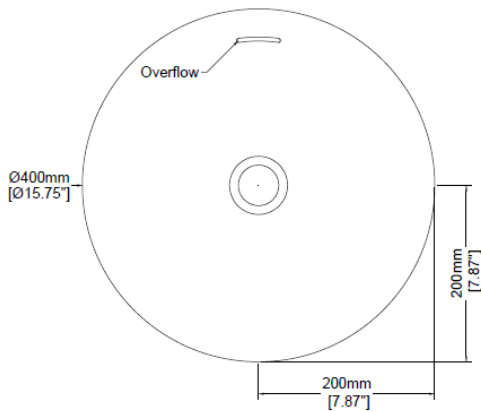

## Countertop basin H45322

400 x 400 x 145 mm  
15.75 x 15.75 x 5.71 inches

Available in various reconstituted stone colours.

Please order Chrome / MarbleForm™ pop up waste separately.

Description	Available Colours
Reconstituted stone basin with overflow.	This item is available in all of our MarbleForm™ colours, please refer to the colour palette online.  Our bathware items can also be ordered in select stones and marbles, please contact customer service for further details.

Technical Information	
<b>Weight</b>	11 kg / 24 lbs
<b>Weight with Water</b>	16 kg / 35 lbs
<b>Capacity</b>	5 L / 1.32 US gal
<b>Water Depth to Overflow</b>	79 mm / 3.11 inches

\* Due to the hand-finished nature of our products, minor variation in dimensions can be expected.  
\* This specification sheet should not be used as an installation guide. Please contact Claybrook for CAD drawings.