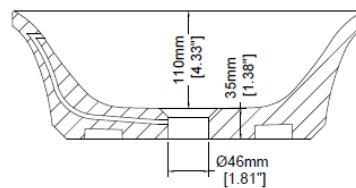

## Countertop basin H45322

400 x 400 x 145 mm  
15.75 x 15.75 x 5.71 inches

Available in various reconstituted stone colours.

Please order Chrome / MarbleForm™ pop up waste separately.

Description	Available Colours
Reconstituted stone basin with overflow.	This item is available in all of our MarbleForm™ colours, please refer to the colour palette online.  Our bathware items can also be ordered in select stones and marbles, please contact customer service for further details.

Technical Information	
<b>Weight</b>	11 kg / 24 lbs
<b>Weight with Water</b>	16 kg / 35 lbs
<b>Capacity</b>	5 L / 1.32 US gal
<b>Water Depth to Overflow</b>	79 mm / 3.11 inches

\* Due to the hand-finished nature of our products, minor variation in dimensions can be expected.  
\* This specification sheet should not be used as an installation guide. Please contact Claybrook for CAD drawings.