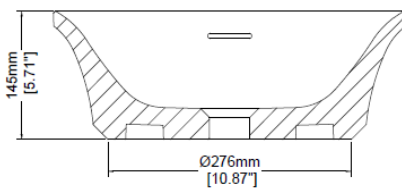

## Countertop basin H45322

400 x 400 x 145 mm  
15.75 x 15.75 x 5.71 inches

Available in various reconstituted stone colours.

Please order Chrome / MarbleForm™ pop up waste separately.

Description	Available Colours
Reconstituted stone basin with overflow.	This item is available in all of our MarbleForm™ colours, please refer to the colour palette online.  Our bathware items can also be ordered in select stones and marbles, please contact customer service for further details.

Technical Information	
<b>Weight</b>	11 kg / 24 lbs
<b>Weight with Water</b>	16 kg / 35 lbs
<b>Capacity</b>	5 L / 1.32 US gal
<b>Water Depth to Overflow</b>	79 mm / 3.11 inches

\* Due to the hand-finished nature of our products, minor variation in dimensions can be expected.  
\* This specification sheet should not be used as an installation guide. Please contact Claybrook for CAD drawings.