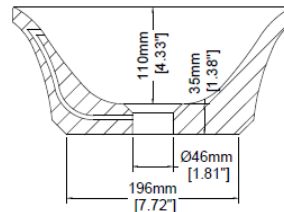

Flute Oval

Countertop basin

H45321

500 x 320 x 145 mm

19.69 x 12.60 x 5.71 inches

Available in various reconstituted stone colours.

Please order Chrome / MarbleForm™ pop up waste separately.

UV Resistant

Technical Information	
Weight	11 kg / 24 lbs
Weight with Water	15 kg / 33 lbs
Capacity	4 L / 1.06 US gal
Water Depth to Overflow	79 mm / 3.11 inches

* Due to the hand-finished nature of our products, minor variation in dimensions can be expected.