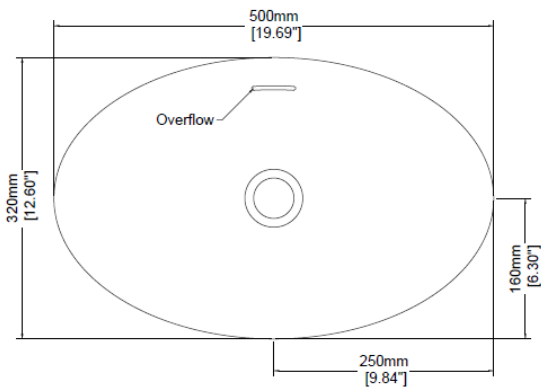

Flute Oval

Countertop basin

H45321

500 x 320 x 145 mm

19.69 x 12.60 x 5.71 inches

Available in various reconstituted stone colours.

Please order Chrome / MarbleForm™ pop up waste separately.

UV Resistant

Technical Information	
Weight	11 kg / 24 lbs
Weight with Water	15 kg / 33 lbs
Capacity	4 L / 1.06 US gal
Water Depth to Overflow	79 mm / 3.11 inches

* Due to the hand-finished nature of our products, minor variation in dimensions can be expected.