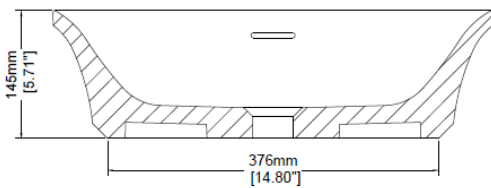

Flute Oval

Countertop basin

H45321

500 x 320 x 145 mm

19.69 x 12.60 x 5.71 inches

Available in various reconstituted stone colours.

Please order Chrome / MarbleForm™ pop up waste separately.

UV Resistant

Technical Information	
Weight	11 kg / 24 lbs
Weight with Water	15 kg / 33 lbs
Capacity	4 L / 1.06 US gal
Water Depth to Overflow	79 mm / 3.11 inches

* Due to the hand-finished nature of our products, minor variation in dimensions can be expected.