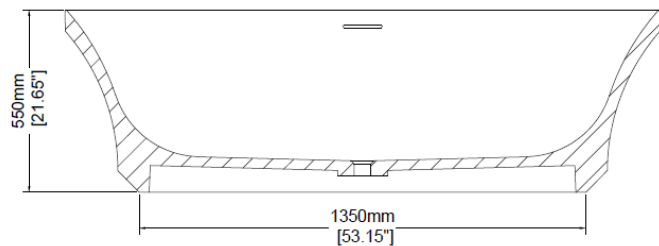

Flute

Freestanding bath

H45301

1800 x 900 x 550 mm

70.87 x 35.43 x 21.65 inches

Available in various reconstituted stone colours.

Please order Chrome / MarbleForm™ pop up waste separately.

UV Resistant

Technical Information	
Weight	268 kg / 591 lbs
Weight with Water	602 kg / 1327 lbs
Capacity	334 L / 88.18 US gal
Water Depth to Overflow	401 mm / 15.79 inches

* Due to the hand-finished nature of our products, minor variation in dimensions can be expected.