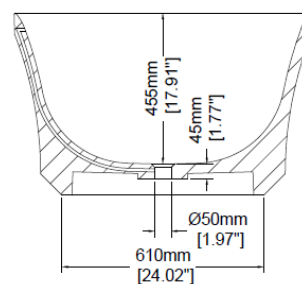

Flute

Freestanding bath

H45301

1800 x 900 x 550 mm

70.87 x 35.43 x 21.65 inches

Available in various reconstituted stone colours.

Please order Chrome / MarbleForm™ pop up waste separately.

UV Resistant

Technical Information	
Weight	268 kg / 591 lbs
Weight with Water	602 kg / 1327 lbs
Capacity	334 L / 88.18 US gal
Water Depth to Overflow	401 mm / 15.79 inches

* Due to the hand-finished nature of our products, minor variation in dimensions can be expected.