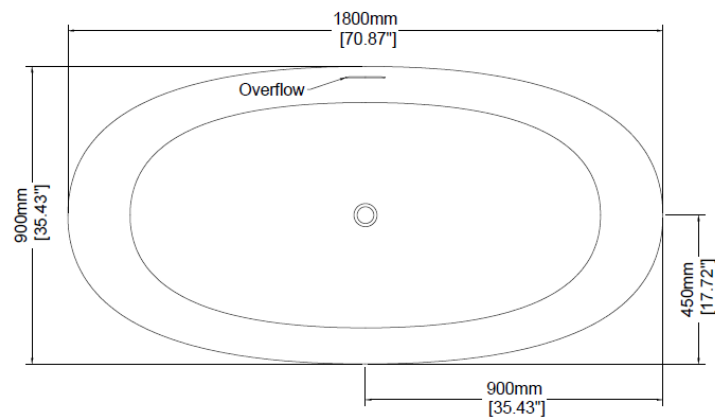

Flute

Freestanding bath

H45301

1800 x 900 x 550 mm

70.87 x 35.43 x 21.65 inches

Available in various reconstituted stone colours.

Please order Chrome / MarbleForm™ pop up waste separately.

UV Resistant

Technical Information	
Weight	268 kg / 591 lbs
Weight with Water	602 kg / 1327 lbs
Capacity	334 L / 88.18 US gal
Water Depth to Overflow	401 mm / 15.79 inches

* Due to the hand-finished nature of our products, minor variation in dimensions can be expected.