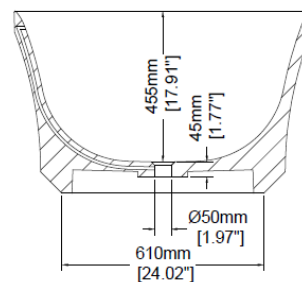

Flute

Freestanding bath

H45301

1800 x 900 x 550 mm

70.87 x 35.43 x 21.65 inches

Available in various reconstituted stone colours.

Please order Chrome / MarbleForm™ pop up waste separately.

UV Resistant

Technical Information	
Weight	268 kg / 591 lbs
Weight with Water	602 kg / 1,327 lbs
Capacity	334 L / 88.18 US gal
Water Depth to Overflow	401 mm / 15.79 inches

* Due to the hand-finished nature of our products, minor variation in dimensions can be expected.