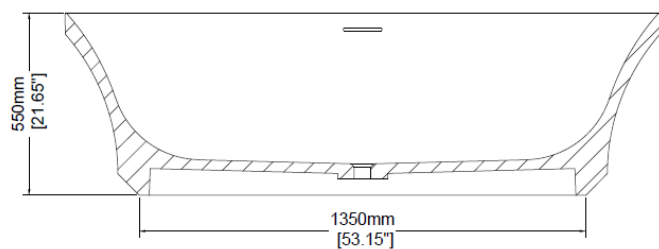

Flute

Freestanding bath

H45301

1800 x 900 x 550 mm

70.87 x 35.43 x 21.65 inches

Available in various reconstituted stone colours.

Please order Chrome / MarbleForm™ pop up waste separately.

UV Resistant

Technical Information	
Weight	268 kg / 591 lbs
Weight with Water	602 kg / 1,327 lbs
Capacity	334 L / 88.18 US gal
Water Depth to Overflow	401 mm / 15.79 inches

* Due to the hand-finished nature of our products, minor variation in dimensions can be expected.