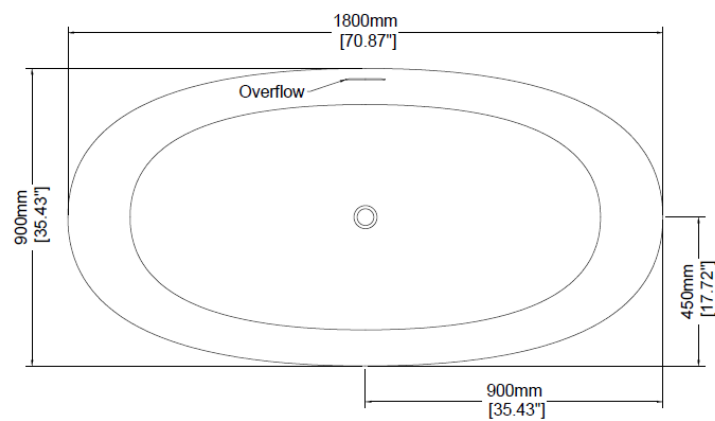

Flute

Freestanding bath

H45301

1800 x 900 x 550 mm

70.87 x 35.43 x 21.65 inches

Available in various reconstituted stone colours.

Please order Chrome / MarbleForm™ pop up waste separately.

UV Resistant

Technical Information	
Weight	268 kg / 591 lbs
Weight with Water	602 kg / 1,327 lbs
Capacity	334 L / 88.18 US gal
Water Depth to Overflow	401 mm / 15.79 inches

* Due to the hand-finished nature of our products, minor variation in dimensions can be expected.