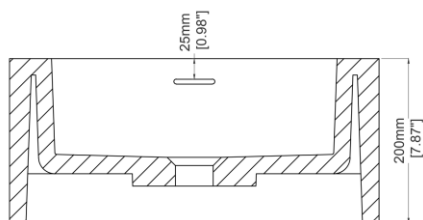

Ayla

Wall hung basin

H47242

450 x 300 x 200 mm

17.72 x 11.81 x 7.87 inches

Available in various reconstituted stone colours.

Matching MarbleForm™ pop up waste included.

UV Resistant

Technical Information	
Weight	18 kg / 40 lbs
Weight with Water	25 kg / 55 lbs
Capacity	7 L / 1.85 US gal
Water Depth to Overflow	89 mm / 3.50 inches

* Due to the hand-finished nature of our products, minor variation in dimensions can be expected.