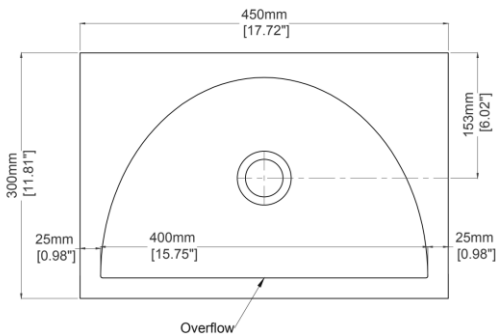

Ayla

Wall hung basin

H47242

450 x 300 x 200 mm

17.72 x 11.81 x 7.87 inches

Available in various reconstituted stone colours.

Matching MarbleForm™ pop up waste included.

UV Resistant

Technical Information	
Weight	18 kg / 40 lbs
Weight with Water	25 kg / 55 lbs
Capacity	7 L / 1.85 US gal
Water Depth to Overflow	89 mm / 3.50 inches

* Due to the hand-finished nature of our products, minor variation in dimensions can be expected.