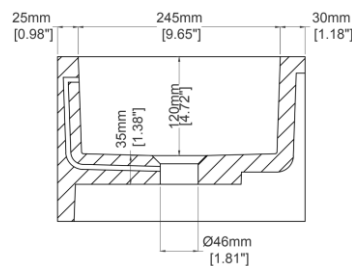

Ayla

Wall hung basin

H47242

450 x 300 x 200 mm

17.72 x 11.81 x 7.87 inches

Available in various reconstituted stone colours.

Matching MarbleForm™ pop up waste included.

UV Resistant

Technical Information	
Weight	18 kg / 40 lbs
Weight with Water	25 kg / 55 lbs
Capacity	7 L / 1.85 US gal
Water Depth to Overflow	89 mm / 3.50 inches

* Due to the hand-finished nature of our products, minor variation in dimensions can be expected.