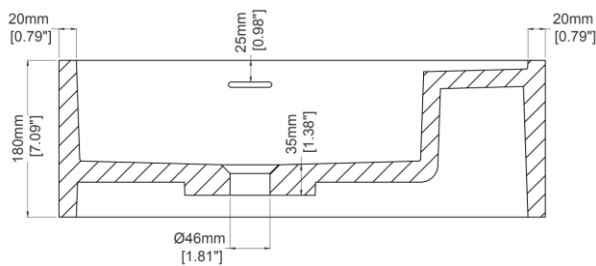

### H47241

560 x 300 x 180 mm

22.05 x 11.81 x 7.09 inches

Available in various reconstituted stone colours.

Matching MarbleForm™ pop up waste included.

UV Resistant

Slip Resistant

Stain Resistant

Technical Information	
<b>Weight</b>	20 kg / 44 lbs
<b>Weight with Water</b>	29 kg / 64 lbs
<b>Capacity</b>	9 L / 2.38 US gal
<b>Water Depth to Overflow</b>	89 mm / 3.50 inches

\* Due to the hand-finished nature of our products, minor variation in dimensions can be expected.