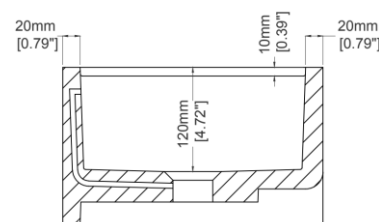

### H47241

560 x 300 x 180 mm

22.05 x 11.81 x 7.09 inches

Available in various reconstituted stone colours.

Matching MarbleForm™ pop up waste included.

UV Resistant

Slip Resistant

Stain Resistant

Technical Information	
<b>Weight</b>	20 kg / 44 lbs
<b>Weight with Water</b>	29 kg / 64 lbs
<b>Capacity</b>	9 L / 2.38 US gal
<b>Water Depth to Overflow</b>	89 mm / 3.50 inches

\* Due to the hand-finished nature of our products, minor variation in dimensions can be expected.