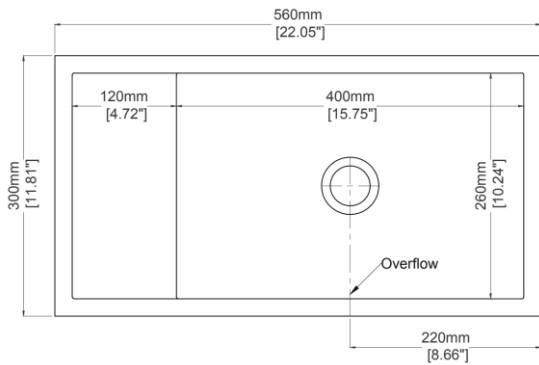

### H47241

560 x 300 x 180 mm

22.05 x 11.81 x 7.09 inches

Available in various reconstituted stone colours.

Matching MarbleForm™ pop up waste included.

UV Resistant

Slip Resistant

Stain Resistant

Technical Information	
<b>Weight</b>	20 kg / 44 lbs
<b>Weight with Water</b>	29 kg / 64 lbs
<b>Capacity</b>	9 L / 2.38 US gal
<b>Water Depth to Overflow</b>	89 mm / 3.50 inches

\* Due to the hand-finished nature of our products, minor variation in dimensions can be expected.