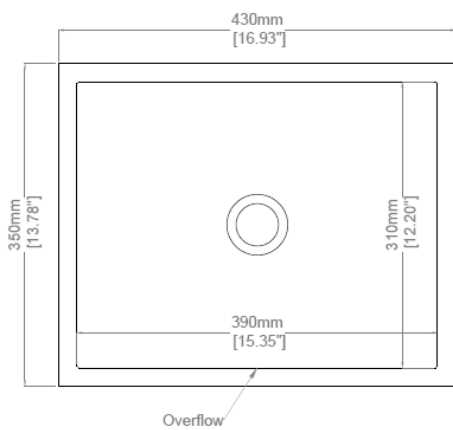

Jura

Wall hung basin

H47244

430 x 350 x 180 mm

16.93 x 13.78 x 7.09 inches

Available in various reconstituted stone colours.

Please order Chrome / MarbleForm™ pop up waste separately.

UV Resistant

Technical Information	
Weight	17 kg / 37 lbs
Weight with Water	26 kg / 57 lbs
Capacity	9 L / 2.38 US gal
Water Depth to Overflow	89 mm / 3.50 inches

* Due to the hand-finished nature of our products, minor variation in dimensions can be expected.