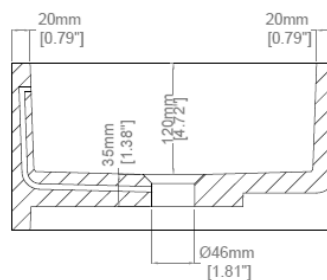

Jura

Wall hung basin

H47244

430 x 350 x 180 mm

16.93 x 13.78 x 7.09 inches

Available in various reconstituted stone colours.

Please order Chrome / MarbleForm™ pop up waste separately.

UV Resistant

Technical Information	
Weight	17 kg / 37 lbs
Weight with Water	26 kg / 57 lbs
Capacity	9 L / 2.38 US gal
Water Depth to Overflow	89 mm / 3.50 inches

* Due to the hand-finished nature of our products, minor variation in dimensions can be expected.