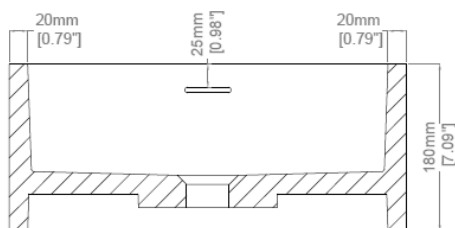

Jura

Wall hung basin

H47244

430 x 350 x 180 mm

16.93 x 13.78 x 7.09 inches

Available in various reconstituted stone colours.

Please order Chrome / MarbleForm™ pop up waste separately.

UV Resistant

Technical Information	
Weight	17 kg / 37 lbs
Weight with Water	26 kg / 57 lbs
Capacity	9 L / 2.38 US gal
Water Depth to Overflow	89 mm / 3.50 inches

* Due to the hand-finished nature of our products, minor variation in dimensions can be expected.