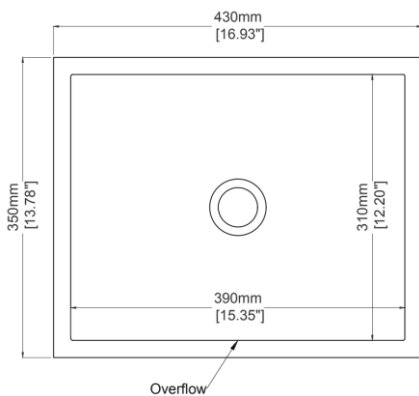

Jura

Wall hung basin

H47244

430 x 350 x 180 mm

16.93 x 13.78 x 7.09 inches

Available in various reconstituted stone colours.

Please order Chrome / MarbleForm™ pop up waste separately.

UV Resistant

Technical Information	
Weight	17 kg / 37 lbs
Weight with Water	26 kg / 57 lbs
Capacity	9 L / 2.38 US gal
Water Depth to Overflow	89 mm / 3.50 inches

- * Due to the hand-finished nature of our products, minor variation in dimensions can be expected.
- * This specification sheet should not be used as an installation guide. Please contact Claybrook for CAD drawings.
- ** Please refer to specification sheet no.J89801 for mounting bracket details.