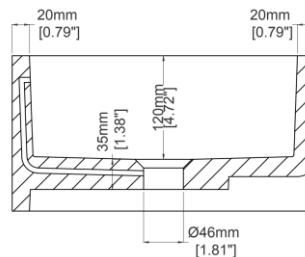

Jura

Wall hung basin

H47244

430 x 350 x 180 mm

16.93 x 13.78 x 7.09 inches

Available in various reconstituted stone colours.

Please order Chrome / MarbleForm™ pop up waste separately.

UV Resistant

Technical Information	
Weight	17 kg / 37 lbs
Weight with Water	26 kg / 57 lbs
Capacity	9 L / 2.38 US gal
Water Depth to Overflow	89 mm / 3.50 inches

- * Due to the hand-finished nature of our products, minor variation in dimensions can be expected.
- * This specification sheet should not be used as an installation guide. Please contact Claybrook for CAD drawings.
- ** Please refer to specification sheet no.J89801 for mounting bracket details.