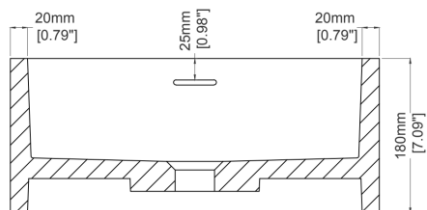

Jura

Wall hung basin

H47244

430 x 350 x 180 mm

16.93 x 13.78 x 7.09 inches

Available in various reconstituted stone colours.

Please order Chrome / MarbleForm™ pop up waste separately.

UV Resistant

Technical Information	
Weight	17 kg / 37 lbs
Weight with Water	26 kg / 57 lbs
Capacity	9 L / 2.38 US gal
Water Depth to Overflow	89 mm / 3.50 inches

- * Due to the hand-finished nature of our products, minor variation in dimensions can be expected.
- * This specification sheet should not be used as an installation guide. Please contact Claybrook for CAD drawings.
- ** Please refer to specification sheet no.J89801 for mounting bracket details.