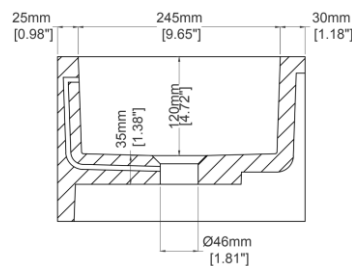

## Wall hung basin

H47242

450 x 300 x 200 mm

17.72 x 11.81 x 7.87 inches

Available in various reconstituted stone colours.

Please order Chrome / MarbleForm™ pop up waste separately.

UV Resistant

Slip Resistant

Technical Information	
Weight	18 kg / 40 lbs
Weight with Water	25 kg / 55 lbs
Capacity	7 L / 1.85 US gal
Water Depth to Overflow	89 mm / 3.50 inches

- \* Due to the hand-finished nature of our products, minor variation in dimensions can be expected.
- \* This specification sheet should not be used as an installation guide. Please contact Claybrook for CAD drawings.
- \*\* Please refer to specification sheet no.J89801 for mounting bracket details.