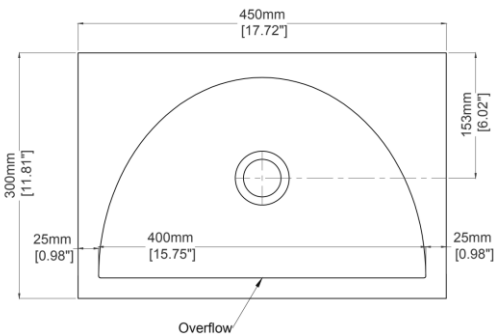

## Wall hung basin

H47242

450 x 300 x 200 mm

17.72 x 11.81 x 7.87 inches

Available in various reconstituted stone colours.

Please order Chrome / MarbleForm™ pop up waste separately.

UV Resistant

Slip Resistant

Technical Information	
Weight	18 kg / 40 lbs
Weight with Water	25 kg / 55 lbs
Capacity	7 L / 1.85 US gal
Water Depth to Overflow	89 mm / 3.50 inches

- \* Due to the hand-finished nature of our products, minor variation in dimensions can be expected.
- \* This specification sheet should not be used as an installation guide. Please contact Claybrook for CAD drawings.
- \*\* Please refer to specification sheet no.J89801 for mounting bracket details.