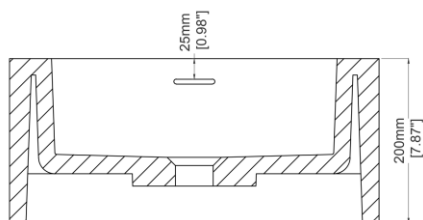

## Wall hung basin

H47242

450 x 300 x 200 mm

17.72 x 11.81 x 7.87 inches

Available in various reconstituted stone colours.

Please order Chrome / MarbleForm™ pop up waste separately.

UV Resistant

Slip Resistant

Technical Information	
Weight	18 kg / 40 lbs
Weight with Water	25 kg / 55 lbs
Capacity	7 L / 1.85 US gal
Water Depth to Overflow	89 mm / 3.50 inches

- \* Due to the hand-finished nature of our products, minor variation in dimensions can be expected.
- \* This specification sheet should not be used as an installation guide. Please contact Claybrook for CAD drawings.
- \*\* Please refer to specification sheet no.J89801 for mounting bracket details.