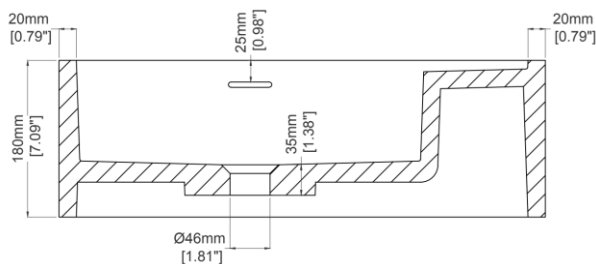

Deck

Wall hung basin

H47241

560 x 300 x 180 mm

22.05 x 11.81 x 7.09 inches

Available in various reconstituted stone colours.

Please order Chrome / MarbleForm™ pop up waste separately.

UV Resistant

Technical Information	
Weight	20 kg / 44 lbs
Weight with Water	29 kg / 64 lbs
Capacity	9 L / 2.38 US gal
Water Depth to Overflow	89 mm / 3.50 inches

- * Due to the hand-finished nature of our products, minor variation in dimensions can be expected.
- * This specification sheet should not be used as an installation guide. Please contact Claybrook for CAD drawings.
- ** Please refer to specification sheet no.J89801 for mounting bracket details.