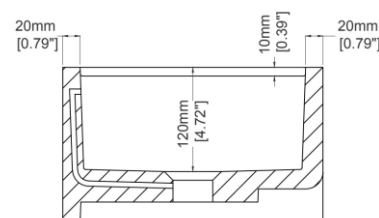

Deck

Wall hung basin

H47241

560 x 300 x 180 mm

22.05 x 11.81 x 7.09 inches

Available in various reconstituted stone colours.

Please order Chrome / MarbleForm™ pop up waste separately.

UV Resistant

Technical Information	
Weight	20 kg / 44 lbs
Weight with Water	29 kg / 64 lbs
Capacity	9 L / 2.38 US gal
Water Depth to Overflow	89 mm / 3.50 inches

- * Due to the hand-finished nature of our products, minor variation in dimensions can be expected.
- * This specification sheet should not be used as an installation guide. Please contact Claybrook for CAD drawings.
- ** Please refer to specification sheet no.J89801 for mounting bracket details.