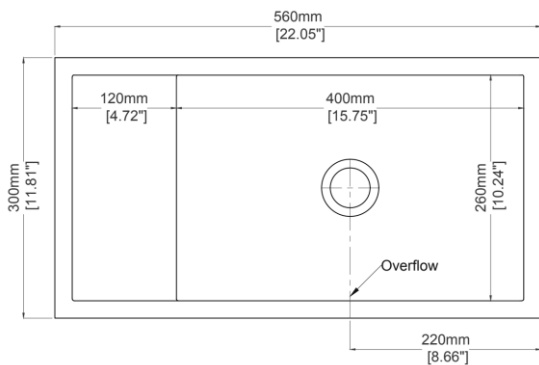

Deck

Wall hung basin

H47241

560 x 300 x 180 mm

22.05 x 11.81 x 7.09 inches

Available in various reconstituted stone colours.

Please order Chrome / MarbleForm™ pop up waste separately.

UV Resistant

Technical Information	
Weight	20 kg / 44 lbs
Weight with Water	29 kg / 64 lbs
Capacity	9 L / 2.38 US gal
Water Depth to Overflow	89 mm / 3.50 inches

- * Due to the hand-finished nature of our products, minor variation in dimensions can be expected.
- * This specification sheet should not be used as an installation guide. Please contact Claybrook for CAD drawings.
- ** Please refer to specification sheet no.J89801 for mounting bracket details.