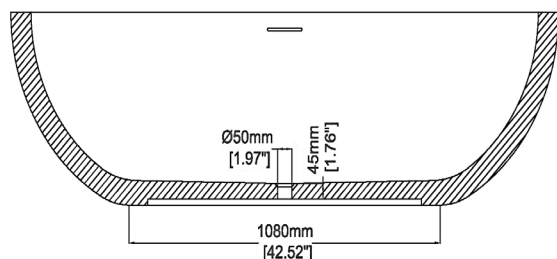

Serenity

Freestanding bath H32501

1900 x 1100 x 550 mm
74.80 x 43.31 x 21.65 inches

Available in various reconstituted stone colours.

Please order Chrome/ MarbleForm® pop up waste separately.

UV Resistant

Slip Resistant

Technical Information		
Weight	227 kg	/ 500 lbs
Weight with Water	707 kg	/ 1559 lbs
Capacity	480 L	/ 126.8 US gal
Water Depth to Overflow	434 mm	/ 17.09 "

* All measurements are subject to change and variation.