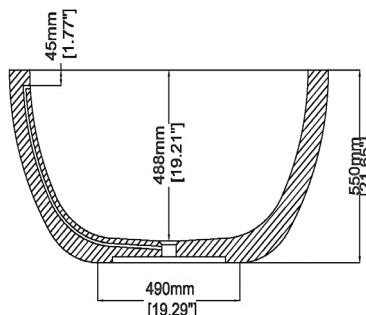

Serenity

Freestanding bath H32501

1900 x 1100 x 550 mm
74.80 x 43.31 x 21.65 inches

Available in various reconstituted stone colours.

Please order Chrome/ MarbleForm® pop up waste separately.

UV Resistant

Slip Resistant

Technical Information		
Weight	227 kg	/ 500 lbs
Weight with Water	707 kg	/ 1559 lbs
Capacity	480 L	/ 126.8 US gal
Water Depth to Overflow	434 mm	/ 17.09 "

* All measurements are subject to change and variation.