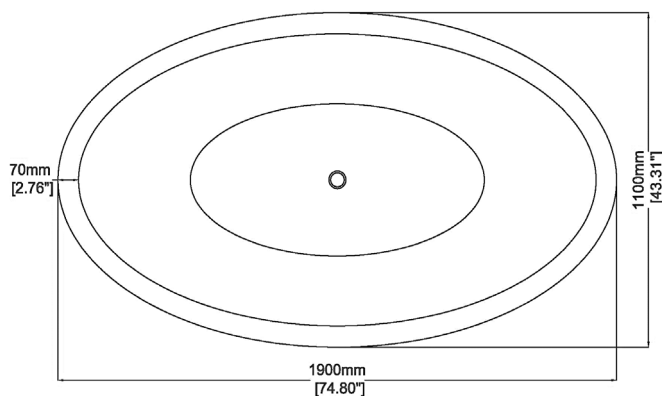

Serenity

Freestanding bath H32501

1900 x 1100 x 550 mm
74.80 x 43.31 x 21.65 inches

Available in various reconstituted stone colours.

Please order Chrome/ MarbleForm® pop up waste separately.

UV Resistant

Slip Resistant

Technical Information		
Weight	227 kg	/ 500 lbs
Weight with Water	707 kg	/ 1559 lbs
Capacity	480 L	/ 126.8 US gal
Water Depth to Overflow	434 mm	/ 17.09 "

* All measurements are subject to change and variation.