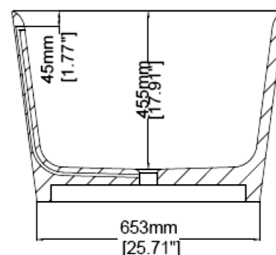

## Freestanding bath H30402

1500 x 800 x 550 mm

59.06 x 31.50 x 21.65 inches

Available in various reconstituted stone colours.

Please order Chrome/ MarbleForm® pop up waste separately.

UV Resistant

Slip Resistant

Technical Information	
<b>Weight</b>	212 kg / 467 lbs
<b>Weight with Water</b>	502 kg / 1107 lbs
<b>Capacity</b>	290 L / 76.61 US gal
<b>Water Depth to Overflow</b>	401 mm / 15.79"

\* All measurements are subject to change and variation.