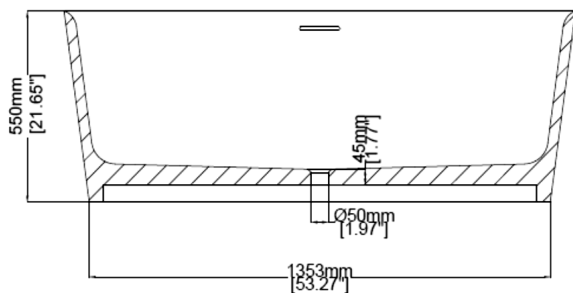

## Freestanding bath H30402

1500 x 800 x 550 mm

59.06 x 31.50 x 21.65 inches

Available in various reconstituted stone colours.

Please order Chrome/ MarbleForm® pop up waste separately.

UV Resistant

Slip Resistant

Technical Information	
<b>Weight</b>	212 kg / 467 lbs
<b>Weight with Water</b>	502 kg / 1107 lbs
<b>Capacity</b>	290 L / 76.61 US gal
<b>Water Depth to Overflow</b>	401 mm / 15.79"

\* All measurements are subject to change and variation.