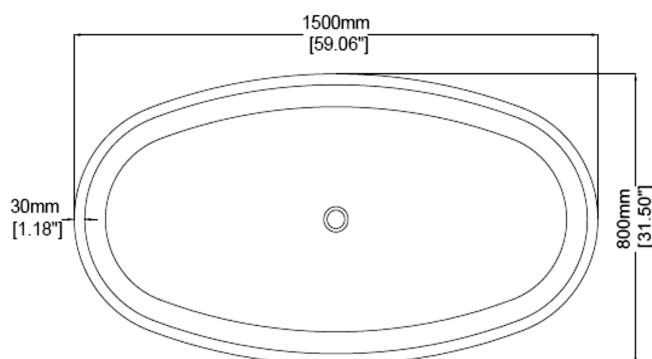

## Freestanding bath H30402

1500 x 800 x 550 mm

59.06 x 31.50 x 21.65 inches

Available in various reconstituted stone colours.

Please order Chrome/ MarbleForm® pop up waste separately.

UV Resistant

Slip Resistant

Technical Information	
<b>Weight</b>	212 kg / 467 lbs
<b>Weight with Water</b>	502 kg / 1107 lbs
<b>Capacity</b>	290 L / 76.61 US gal
<b>Water Depth to Overflow</b>	401 mm / 15.79"

\* All measurements are subject to change and variation.