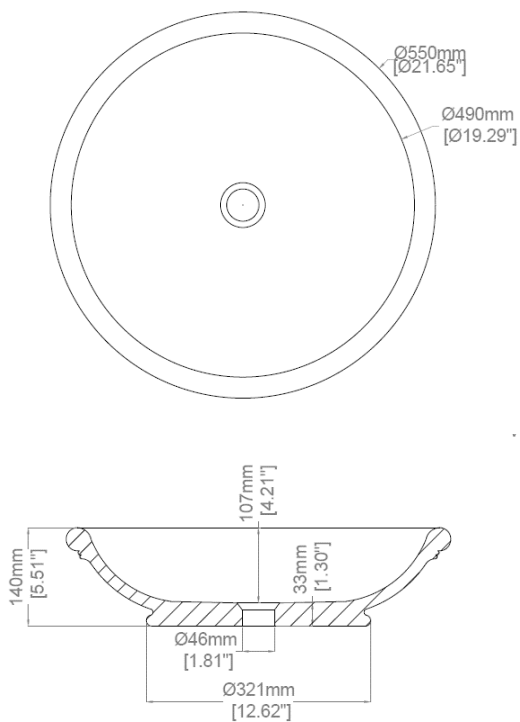

### H47021

550 x 550 x 140 mm

21.65 x 21.65 x 5.51 inches

Available in various reconstituted stone colours.

Please order Chrome / MarbleForm™ pop up waste separately.

UV Resistant

Slip Resistant

Stain Resistant

Technical Information	
Weight	13 kg / 29 lbs
Weight with Water	25 kg / 55 lbs
Capacity	12 L / 3.17 US gal

\* Due to the hand-finished nature of our products, minor variation in dimensions can be expected.