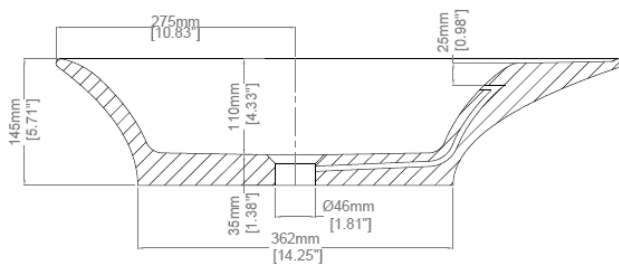

Opus

Countertop basin

H46225

650 x 325 x 145 mm

25.59 x 12.80 x 5.71 inches

Available in various reconstituted stone colours.

Please order Chrome / MarbleForm™ pop up waste separately.

UV Resistant

Technical Information	
Weight	14 kg / 31 lbs
Weight with Water	19 kg / 42 lbs
Capacity	5 L / 1.32 US gal
Water Depth to Overflow	74 mm / 2.91 inches

* Due to the hand-finished nature of our products, minor variation in dimensions can be expected.