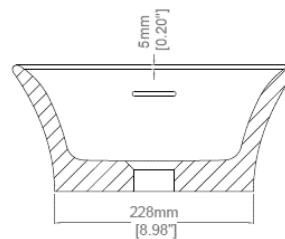

Opus

Countertop basin

H46225

650 x 325 x 145 mm

25.59 x 12.80 x 5.71 inches

Available in various reconstituted stone colours.

Please order Chrome / MarbleForm™ pop up waste separately.

UV Resistant

Technical Information	
Weight	14 kg / 31 lbs
Weight with Water	19 kg / 42 lbs
Capacity	5 L / 1.32 US gal
Water Depth to Overflow	74 mm / 2.91 inches

* Due to the hand-finished nature of our products, minor variation in dimensions can be expected.