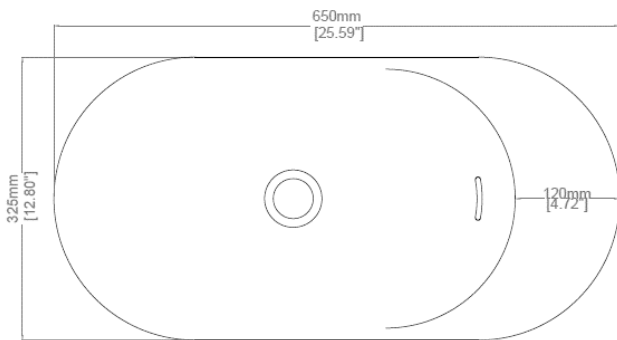

Opus

Countertop basin

H46225

650 x 325 x 145 mm

25.59 x 12.80 x 5.71 inches

Available in various reconstituted stone colours.

Please order Chrome / MarbleForm™ pop up waste separately.

UV Resistant

Technical Information	
Weight	14 kg / 31 lbs
Weight with Water	19 kg / 42 lbs
Capacity	5 L / 1.32 US gal
Water Depth to Overflow	74 mm / 2.91 inches

* Due to the hand-finished nature of our products, minor variation in dimensions can be expected.