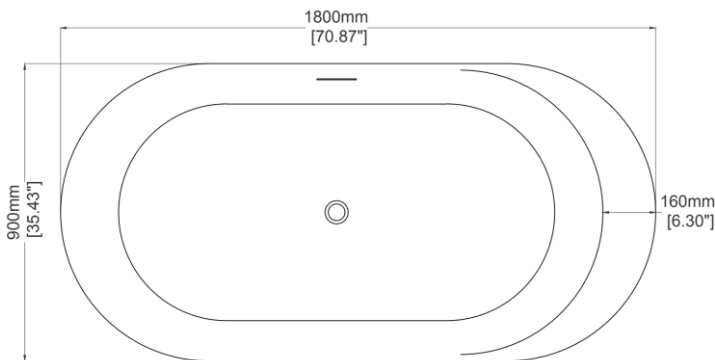

### H46202

1800 x 900 x 580 mm

70.87 x 35.43 x 22.83 inches

Available in various reconstituted stone colours.

Please order Chrome / MarbleForm™ pop up waste separately.

UV Resistant

Slip Resistant

Stain Resistant

Technical Information	
<b>Weight</b>	248 kg / 547 lbs
<b>Weight with Water</b>	596 kg / 1,314 lbs
<b>Capacity</b>	348 L / 91.87 US gal
<b>Water Depth to Overflow</b>	384 mm / 15.12 inches

\* Due to the hand-finished nature of our products, minor variation in dimensions can be expected.