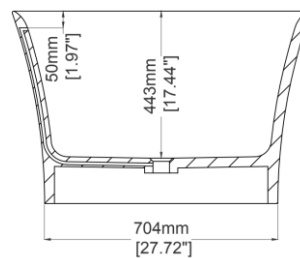

### H46202

1800 x 900 x 580 mm

70.87 x 35.43 x 22.83 inches

Available in various reconstituted stone colours.

Please order Chrome / MarbleForm™ pop up waste separately.

UV Resistant

Slip Resistant

Stain Resistant

Technical Information	
<b>Weight</b>	248 kg / 547 lbs
<b>Weight with Water</b>	596 kg / 1,314 lbs
<b>Capacity</b>	348 L / 91.87 US gal
<b>Water Depth to Overflow</b>	384 mm / 15.12 inches

\* Due to the hand-finished nature of our products, minor variation in dimensions can be expected.