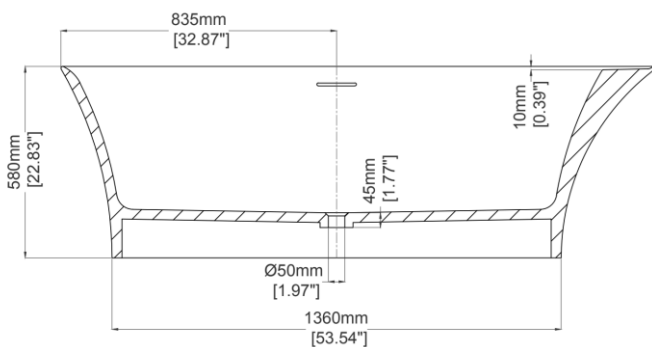

### H46202

1800 x 900 x 580 mm

70.87 x 35.43 x 22.83 inches

Available in various reconstituted stone colours.

Please order Chrome / MarbleForm™ pop up waste separately.

UV Resistant

Slip Resistant

Stain Resistant

Technical Information	
<b>Weight</b>	248 kg / 547 lbs
<b>Weight with Water</b>	596 kg / 1,314 lbs
<b>Capacity</b>	348 L / 91.87 US gal
<b>Water Depth to Overflow</b>	384 mm / 15.12 inches

\* Due to the hand-finished nature of our products, minor variation in dimensions can be expected.