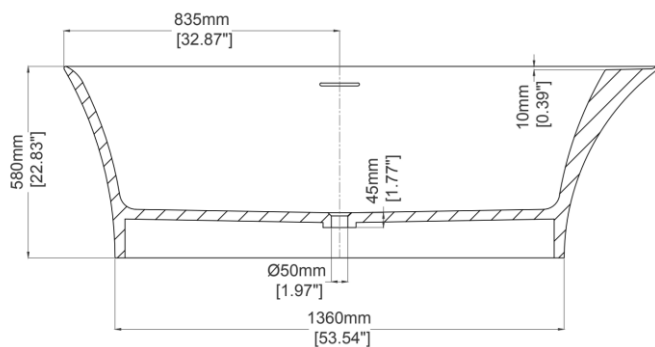

### H46202

1800 x 900 x 580 mm

70.87 x 35.43 x 22.83 inches

Available in various reconstituted stone colours.

Please order Chrome / MarbleForm™ pop up waste separately.

UV Resistant

Slip Resistant

Stain Resistant

Technical Information	
<b>Weight</b>	248 kg / 547 lbs
<b>Weight with Water</b>	596 kg / 1314 lbs
<b>Capacity</b>	348 L / 91.87 US gal
<b>Water Depth to Overflow</b>	384 mm / 15.12 inches

\* Due to the hand-finished nature of our products, minor variation in dimensions can be expected.