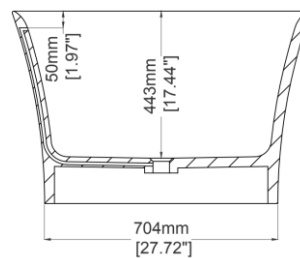

### H46202

1800 x 900 x 580 mm

70.87 x 35.43 x 22.83 inches

Available in various reconstituted stone colours.

Please order Chrome / MarbleForm™ pop up waste separately.

UV Resistant

Slip Resistant

Stain Resistant

Technical Information	
<b>Weight</b>	248 kg / 547 lbs
<b>Weight with Water</b>	596 kg / 1314 lbs
<b>Capacity</b>	348 L / 91.87 US gal
<b>Water Depth to Overflow</b>	384 mm / 15.12 inches

\* Due to the hand-finished nature of our products, minor variation in dimensions can be expected.