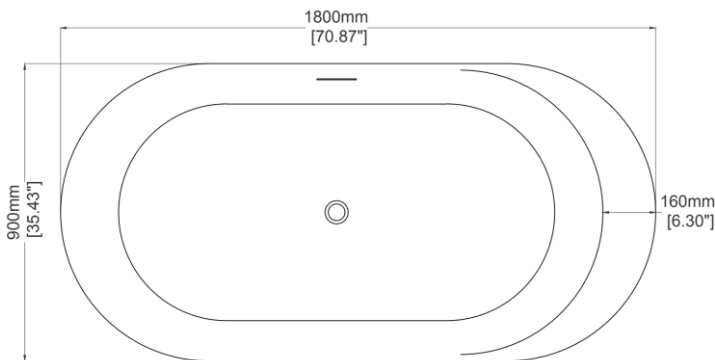

### H46202

1800 x 900 x 580 mm

70.87 x 35.43 x 22.83 inches

Available in various reconstituted stone colours.

Please order Chrome / MarbleForm™ pop up waste separately.

UV Resistant

Slip Resistant

Stain Resistant

Technical Information	
<b>Weight</b>	248 kg / 547 lbs
<b>Weight with Water</b>	596 kg / 1314 lbs
<b>Capacity</b>	348 L / 91.87 US gal
<b>Water Depth to Overflow</b>	384 mm / 15.12 inches

\* Due to the hand-finished nature of our products, minor variation in dimensions can be expected.