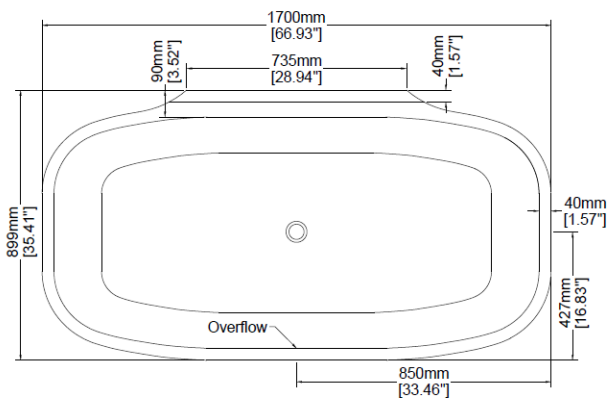

Spatium

Freestanding bath

H46005

1700 x 899 x 600 mm

66.93 x 35.39 x 23.62 inches

Available in various reconstituted stone colours.

Please order Chrome / MarbleForm™ pop up waste separately.

UV Resistant

Technical Information	
Weight	260 kg / 573 lbs
Weight with Water	576 kg / 1270 lbs
Capacity	316 L / 83.42 US gal
Water Depth to Overflow	386 mm / 15.20 inches

* Due to the hand-finished nature of our products, minor variation in dimensions can be expected.