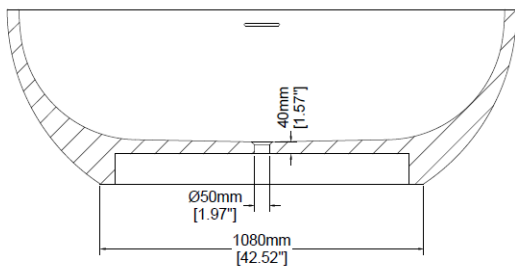

Spatium

Freestanding bath

H46005

1700 x 899 x 600 mm

66.93 x 35.39 x 23.62 inches

Available in various reconstituted stone colours.

Please order Chrome / MarbleForm™ pop up waste separately.

UV Resistant

Technical Information	
Weight	260 kg / 573 lbs
Weight with Water	576 kg / 1270 lbs
Capacity	316 L / 83.42 US gal
Water Depth to Overflow	386 mm / 15.20 inches

* Due to the hand-finished nature of our products, minor variation in dimensions can be expected.