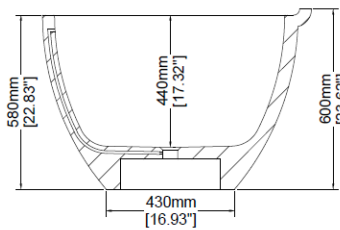

Spatium

Freestanding bath

H46005

1700 x 899 x 600 mm

66.93 x 35.39 x 23.62 inches

Available in various reconstituted stone colours.

Please order Chrome / MarbleForm™ pop up waste separately.

UV Resistant

Technical Information	
Weight	260 kg / 573 lbs
Weight with Water	576 kg / 1270 lbs
Capacity	316 L / 83.42 US gal
Water Depth to Overflow	386 mm / 15.20 inches

* Due to the hand-finished nature of our products, minor variation in dimensions can be expected.