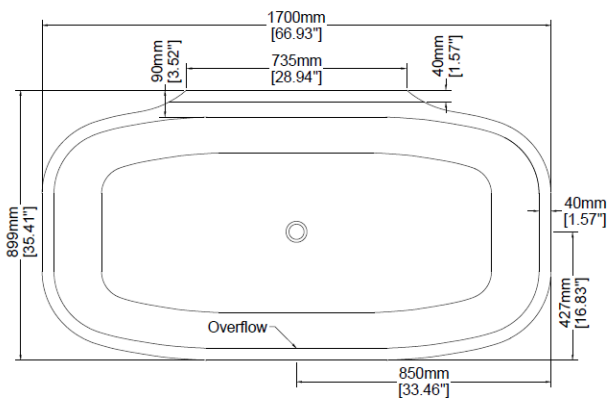

Spatium

Freestanding bath

H46005

1700 x 899 x 600 mm

66.93 x 35.39 x 23.62 inches

Available in various reconstituted stone colours.

Please order Chrome / MarbleForm™ pop up waste separately.

UV Resistant

Technical Information	
Weight	260 kg / 573 lbs
Weight with Water	576 kg / 1,270 lbs
Capacity	316 L / 83.42 US gal
Water Depth to Overflow	386 mm / 15.20 inches

* Due to the hand-finished nature of our products, minor variation in dimensions can be expected.