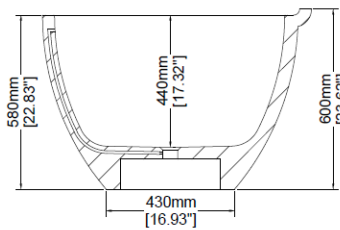

Spatium

Freestanding bath

H46005

1700 x 899 x 600 mm

66.93 x 35.39 x 23.62 inches

Available in various reconstituted stone colours.

Please order Chrome / MarbleForm™ pop up waste separately.

UV Resistant

Technical Information	
Weight	260 kg / 573 lbs
Weight with Water	576 kg / 1,270 lbs
Capacity	316 L / 83.42 US gal
Water Depth to Overflow	386 mm / 15.20 inches

* Due to the hand-finished nature of our products, minor variation in dimensions can be expected.