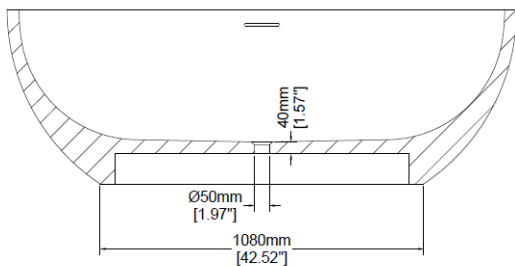

Spatium

Freestanding bath

H46005

1700 x 899 x 600 mm

66.93 x 35.39 x 23.62 inches

Available in various reconstituted stone colours.

Please order Chrome / MarbleForm™ pop up waste separately.

UV Resistant

Technical Information	
Weight	260 kg / 573 lbs
Weight with Water	576 kg / 1,270 lbs
Capacity	316 L / 83.42 US gal
Water Depth to Overflow	386 mm / 15.20 inches

* Due to the hand-finished nature of our products, minor variation in dimensions can be expected.