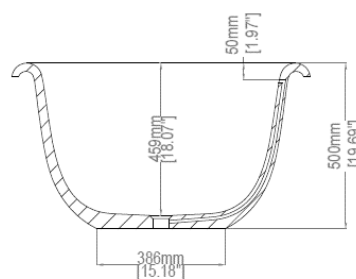

Evolve

Specification Sheet

Freestanding bath

H45902

1850 x 900 x 500 mm

72.83 x 35.43 x 19.69 inches

Available in various reconstituted stone colours.

Please order Chrome / MarbleForm™ pop up waste separately.

Technical Information	
Weight	170 kg / 375 lbs
Weight with Water	500 kg / 1,103 lbs
Capacity	330 L / 87.12 US gal
Water Depth to Overflow	400 mm / 15.75 inches

* Due to the hand-finished nature of our products, minor variation in dimensions can be expected.