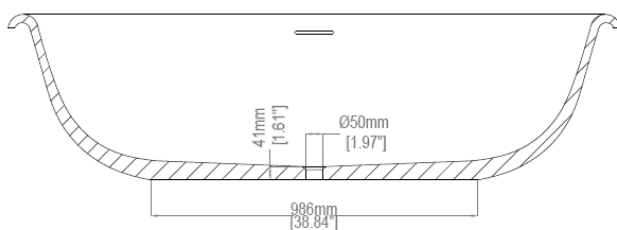

Evolve

Specification Sheet

Freestanding bath

H45902

1850 x 900 x 500 mm

72.83 x 35.43 x 19.69 inches

Available in various reconstituted stone colours.

Please order Chrome / MarbleForm™ pop up waste separately.

UV Resistant

Slip Resistant

Stain Resistant

Easy to Clean and Maintain

cUPC Certified

CE Certified

Description	Available Colours
Reconstituted stone bath with overflow.	This item is available in all of our MarbleForm™ colours, please refer to the colour palette online. Our bathware items can also be ordered in select stones and marbles, please contact customer service for further details.

Technical Information	
Weight	170 kg / 375 lbs
Weight with Water	500 kg / 1,103 lbs
Capacity	330 L / 87.12 US gal
Water Depth to Overflow	400 mm / 15.75 inches

* Due to the hand-finished nature of our products, minor variation in dimensions can be expected.