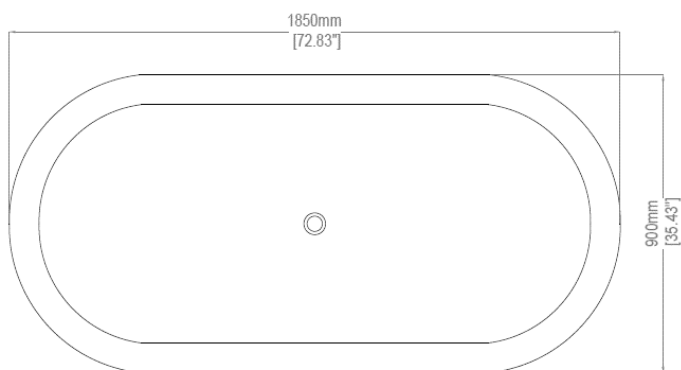

Evolve

Specification Sheet

Freestanding bath

H45902

1850 x 900 x 500 mm

72.83 x 35.43 x 19.69 inches

Available in various reconstituted stone colours.

Please order Chrome / MarbleForm™ pop up waste separately.

Technical Information	
Weight	170 kg / 375 lbs
Weight with Water	500 kg / 1,103 lbs
Capacity	330 L / 87.12 US gal
Water Depth to Overflow	400 mm / 15.75 inches

* Due to the hand-finished nature of our products, minor variation in dimensions can be expected.