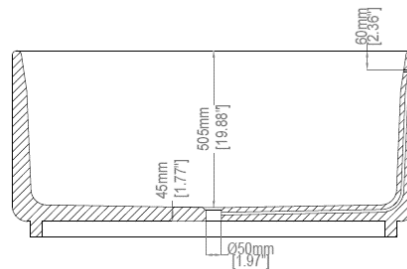

Orbit

Freestanding bath

H45705

1300 x 1300 x 600 mm

51.18 x 51.18 x 23.62 inches

Available in various reconstituted stone colours.

Please order Chrome / MarbleForm™ pop up waste separately.

UV Resistant

Technical Information	
Weight	410 kg / 904 lbs
Weight with Water	868 kg / 1914 lbs
Capacity	458 L / 120.91 US gal
Water Depth to Overflow	436 mm / 17.17 inches

* Due to the hand-finished nature of our products, minor variation in dimensions can be expected.