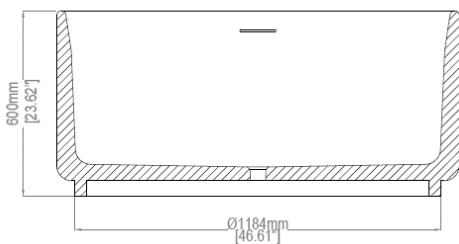

Orbit

Freestanding bath

H45705

1300 x 1300 x 600 mm

51.18 x 51.18 x 23.62 inches

Available in various reconstituted stone colours.

Please order Chrome / MarbleForm™ pop up waste separately.

UV Resistant

Technical Information	
Weight	410 kg / 904 lbs
Weight with Water	868 kg / 1914 lbs
Capacity	458 L / 120.91 US gal
Water Depth to Overflow	436 mm / 17.17 inches

* Due to the hand-finished nature of our products, minor variation in dimensions can be expected.