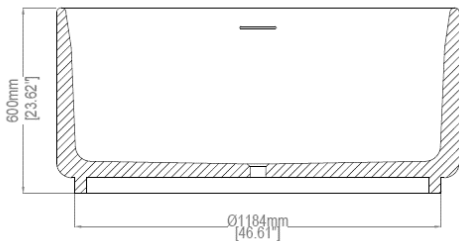

### H45705

1300 x 1300 x 600 mm

51.18 x 51.18 x 23.62 inches

Available in various reconstituted stone colours.

Please order Chrome / MarbleForm™ pop up waste separately.

UV Resistant

Slip Resistant

Stain Resistant

Technical Information	
<b>Weight</b>	410 kg / 904 lbs
<b>Weight with Water</b>	868 kg / 1,914 lbs
<b>Capacity</b>	458 L / 120.91 US gal
<b>Water Depth to Overflow</b>	436 mm / 17.17 inches

\* Due to the hand-finished nature of our products, minor variation in dimensions can be expected.