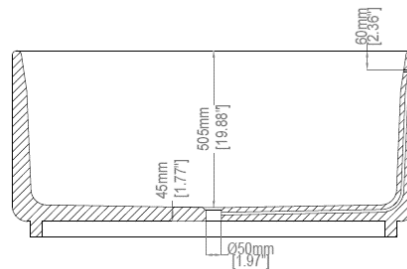

### H45705

1300 x 1300 x 600 mm

51.18 x 51.18 x 23.62 inches

Available in various reconstituted stone colours.

Please order Chrome / MarbleForm™ pop up waste separately.

UV Resistant

Slip Resistant

Stain Resistant

Technical Information	
<b>Weight</b>	410 kg / 904 lbs
<b>Weight with Water</b>	868 kg / 1,914 lbs
<b>Capacity</b>	458 L / 120.91 US gal
<b>Water Depth to Overflow</b>	436 mm / 17.17 inches

\* Due to the hand-finished nature of our products, minor variation in dimensions can be expected.