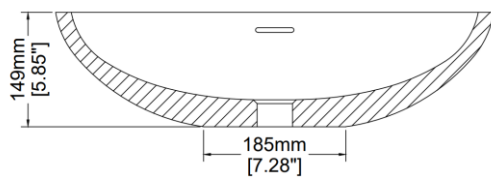

Cove

Countertop basin

H45525

570 x 450 x 149 mm

22.44 x 17.72 x 5.87 inches

Available in various reconstituted stone colours.

Please order Chrome / MarbleForm™ pop up waste separately.

UV Resistant

Technical Information	
Weight	15 kg / 33 lbs
Weight with Water	25 kg / 55 lbs
Capacity	10 L / 2.64 US gal
Water Depth to Overflow	88 mm / 3.46 inches

* Due to the hand-finished nature of our products, minor variation in dimensions can be expected.