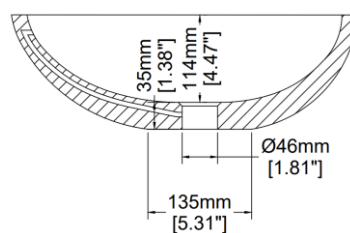

Cove

Countertop basin

H45525

570 x 450 x 149 mm

22.44 x 17.72 x 5.87 inches

Available in various reconstituted stone colours.

Please order Chrome / MarbleForm™ pop up waste separately.

UV Resistant

Technical Information	
Weight	15 kg / 33 lbs
Weight with Water	25 kg / 55 lbs
Capacity	10 L / 2.64 US gal
Water Depth to Overflow	88 mm / 3.46 inches

* Due to the hand-finished nature of our products, minor variation in dimensions can be expected.