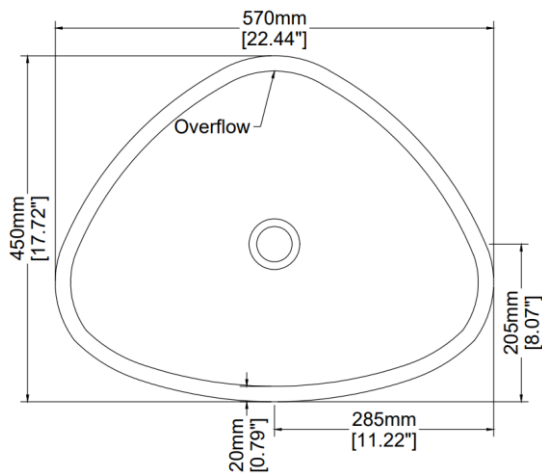

Cove

Countertop basin

H45525

570 x 450 x 149 mm

22.44 x 17.72 x 5.87 inches

Available in various reconstituted stone colours.

Please order Chrome / MarbleForm™ pop up waste separately.

UV Resistant

Technical Information	
Weight	15 kg / 33 lbs
Weight with Water	25 kg / 55 lbs
Capacity	10 L / 2.64 US gal
Water Depth to Overflow	88 mm / 3.46 inches

* Due to the hand-finished nature of our products, minor variation in dimensions can be expected.