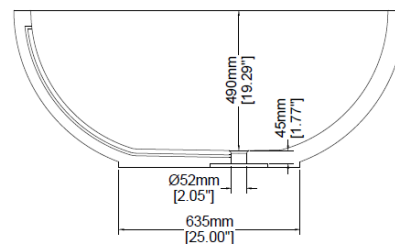

### H45505

1910 x 1370 x 550 mm

75.20 x 53.94 x 21.65 inches

Available in various reconstituted stone colours.

Please order Chrome / MarbleForm™ pop up waste separately.

UV Resistant

Slip Resistant

Stain Resistant

Technical Information	
Weight	271 kg / 598 lbs
Weight with Water	731 kg / 1612 lbs
Capacity	460 L / 121.44 US gal
Water Depth to Overflow	426 mm / 16.77 inches

\* Due to the hand-finished nature of our products, minor variation in dimensions can be expected.