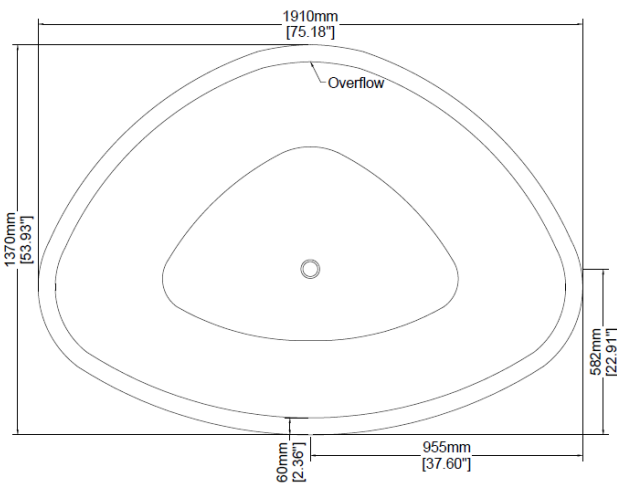

### H45505

1910 x 1370 x 550 mm

75.20 x 53.94 x 21.65 inches

Available in various reconstituted stone colours.

Please order Chrome / MarbleForm™ pop up waste separately.

UV Resistant

Slip Resistant

Stain Resistant

Technical Information	
Weight	271 kg / 598 lbs
Weight with Water	731 kg / 1612 lbs
Capacity	460 L / 121.44 US gal
Water Depth to Overflow	426 mm / 16.77 inches

\* Due to the hand-finished nature of our products, minor variation in dimensions can be expected.