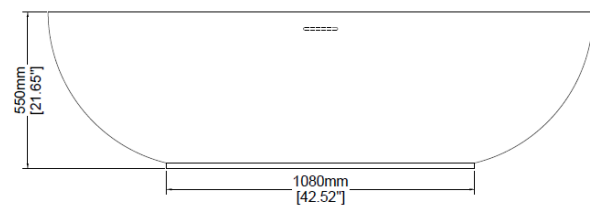

### H45505

1910 x 1370 x 550 mm

75.20 x 53.94 x 21.65 inches

Available in various reconstituted stone colours.

Please order Chrome / MarbleForm™ pop up waste separately.

UV Resistant

Slip Resistant

Stain Resistant

Technical Information	
Weight	271 kg / 598 lbs
Weight with Water	731 kg / 1612 lbs
Capacity	460 L / 121.44 US gal
Water Depth to Overflow	426 mm / 16.77 inches

\* Due to the hand-finished nature of our products, minor variation in dimensions can be expected.