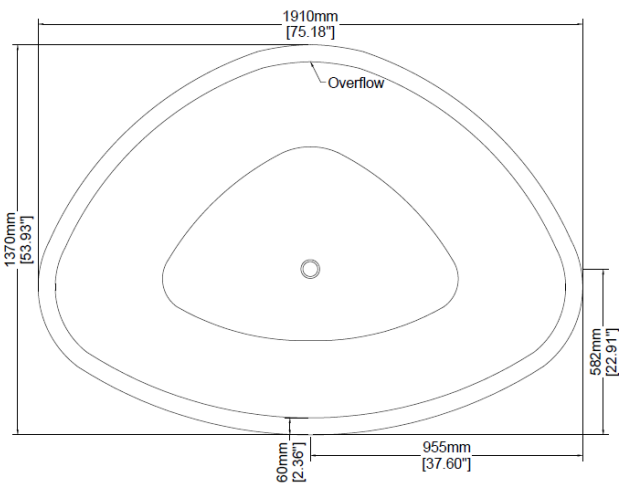

### H45505

1910 x 1370 x 550 mm

75.20 x 53.94 x 21.65 inches

Available in various reconstituted stone colours.

Please order Chrome / MarbleForm™ pop up waste separately.

UV Resistant

Slip Resistant

Stain Resistant

Technical Information	
<b>Weight</b>	271 kg / 598 lbs
<b>Weight with Water</b>	731 kg / 1,612 lbs
<b>Capacity</b>	460 L / 121.44 US gal
<b>Water Depth to Overflow</b>	426 mm / 16.77 inches

\* Due to the hand-finished nature of our products, minor variation in dimensions can be expected.