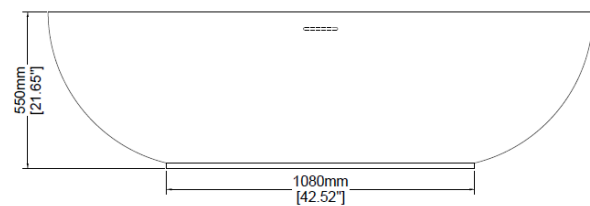

### H45505

1910 x 1370 x 550 mm

75.20 x 53.94 x 21.65 inches

Available in various reconstituted stone colours.

Please order Chrome / MarbleForm™ pop up waste separately.

UV Resistant

Slip Resistant

Stain Resistant

Technical Information	
<b>Weight</b>	271 kg / 598 lbs
<b>Weight with Water</b>	731 kg / 1,612 lbs
<b>Capacity</b>	460 L / 121.44 US gal
<b>Water Depth to Overflow</b>	426 mm / 16.77 inches

\* Due to the hand-finished nature of our products, minor variation in dimensions can be expected.