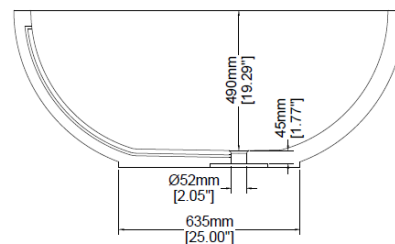

### H45505

1910 x 1370 x 550 mm

75.20 x 53.94 x 21.65 inches

Available in various reconstituted stone colours.

Please order Chrome / MarbleForm™ pop up waste separately.

UV Resistant

Slip Resistant

Stain Resistant

Technical Information	
<b>Weight</b>	271 kg / 598 lbs
<b>Weight with Water</b>	731 kg / 1,612 lbs
<b>Capacity</b>	460 L / 121.44 US gal
<b>Water Depth to Overflow</b>	426 mm / 16.77 inches

\* Due to the hand-finished nature of our products, minor variation in dimensions can be expected.