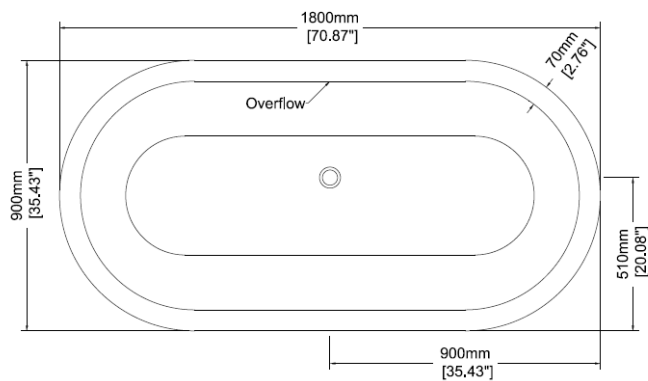

### H45113

1800 x 900 x 600 mm  
70.87 x 35.43 x 23.62 inches

Available in various reconstituted stone colours.

Please order Chrome / MarbleForm™ pop up waste separately.

UV Resistant

Slip Resistant

Stain Resistant

Technical Information	
<b>Weight</b>	210 kg / 463 lbs
<b>Weight with Water</b>	555 kg / 1,224 lbs
<b>Capacity</b>	345 L / 91.08 US gal
<b>Water Depth to Overflow</b>	442 mm / 17.40 inches

\* Due to the hand-finished nature of our products, minor variation in dimensions can be expected.