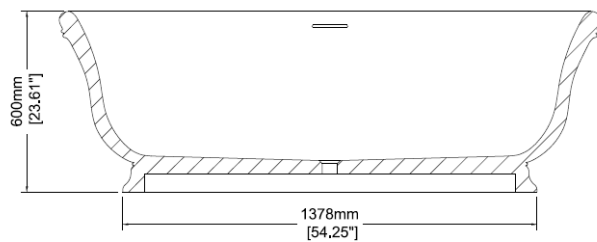

### H45113

1800 x 900 x 600 mm  
70.87 x 35.43 x 23.62 inches

Available in various reconstituted stone colours.

Please order Chrome / MarbleForm™ pop up waste separately.

UV Resistant

Slip Resistant

Stain Resistant

Technical Information	
<b>Weight</b>	210 kg / 463 lbs
<b>Weight with Water</b>	555 kg / 1,224 lbs
<b>Capacity</b>	345 L / 91.08 US gal
<b>Water Depth to Overflow</b>	442 mm / 17.40 inches

\* Due to the hand-finished nature of our products, minor variation in dimensions can be expected.