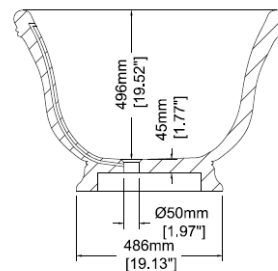

### H45113

1800 x 900 x 600 mm  
70.87 x 35.43 x 23.62 inches

Available in various reconstituted stone colours.

Please order Chrome / MarbleForm™ pop up waste separately.

UV Resistant

Slip Resistant

Stain Resistant

Technical Information	
<b>Weight</b>	210 kg / 463 lbs
<b>Weight with Water</b>	555 kg / 1,224 lbs
<b>Capacity</b>	345 L / 91.08 US gal
<b>Water Depth to Overflow</b>	442 mm / 17.40 inches

\* Due to the hand-finished nature of our products, minor variation in dimensions can be expected.