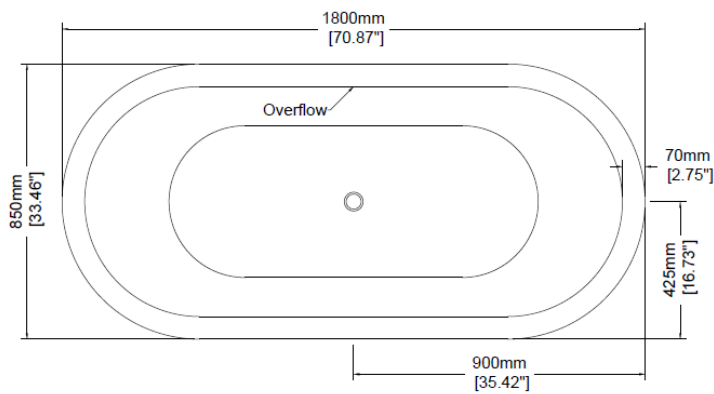

### H45004

1800 x 850 x 600 mm

70.87 x 33.46 x 23.62 inches

Available in various reconstituted stone colours.

Please order Chrome / MarbleForm™ pop up waste separately.

UV Resistant

Slip Resistant

Stain Resistant

Technical Information	
Weight	294 kg / 648 lbs
Weight with Water	694 kg / 1530 lbs
Capacity	400 L / 105.60 US gal
Water Depth to Overflow	469 mm / 18.46 inches

\* Due to the hand-finished nature of our products, minor variation in dimensions can be expected.