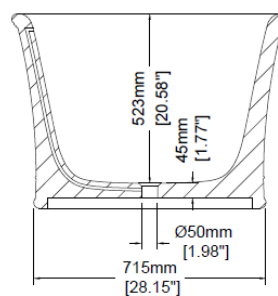

### H45004

1800 x 850 x 600 mm

70.87 x 33.46 x 23.62 inches

Available in various reconstituted stone colours.

Please order Chrome / MarbleForm™ pop up waste separately.

UV Resistant

Slip Resistant

Stain Resistant

Technical Information	
Weight	294 kg / 648 lbs
Weight with Water	694 kg / 1530 lbs
Capacity	400 L / 105.60 US gal
Water Depth to Overflow	469 mm / 18.46 inches

\* Due to the hand-finished nature of our products, minor variation in dimensions can be expected.