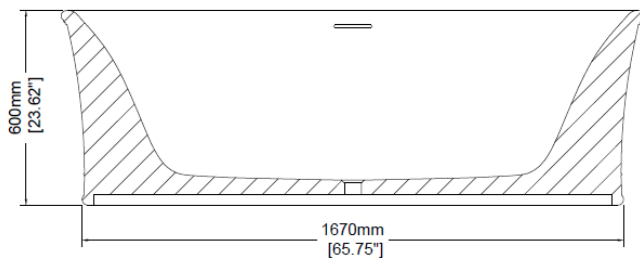

### H45004

1800 x 850 x 600 mm

70.87 x 33.46 x 23.62 inches

Available in various reconstituted stone colours.

Please order Chrome / MarbleForm™ pop up waste separately.

UV Resistant

Slip Resistant

Stain Resistant

Technical Information	
Weight	294 kg / 648 lbs
Weight with Water	694 kg / 1530 lbs
Capacity	400 L / 105.60 US gal
Water Depth to Overflow	469 mm / 18.46 inches

\* Due to the hand-finished nature of our products, minor variation in dimensions can be expected.