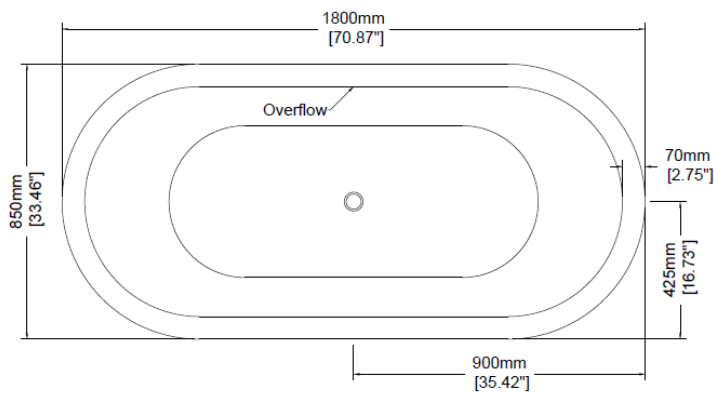

Chelsea

Freestanding bath

H45004

1800 x 850 x 600 mm

70.87 x 33.46 x 23.62 inches

Available in various reconstituted stone colours.

Please order Chrome / MarbleForm™ pop up waste separately.

UV Resistant

Technical Information	
Weight	294 kg / 648 lbs
Weight with Water	694 kg / 1,530 lbs
Capacity	400 L / 105.60 US gal
Water Depth to Overflow	469 mm / 18.46 inches

* Due to the hand-finished nature of our products, minor variation in dimensions can be expected.