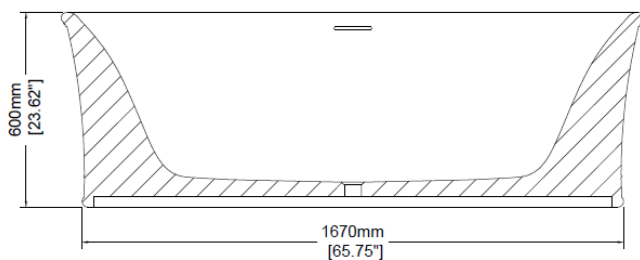

Chelsea

Freestanding bath

H45004

1800 x 850 x 600 mm

70.87 x 33.46 x 23.62 inches

Available in various reconstituted stone colours.

Please order Chrome / MarbleForm™ pop up waste separately.

UV Resistant

Technical Information	
Weight	294 kg / 648 lbs
Weight with Water	694 kg / 1,530 lbs
Capacity	400 L / 105.60 US gal
Water Depth to Overflow	469 mm / 18.46 inches

* Due to the hand-finished nature of our products, minor variation in dimensions can be expected.