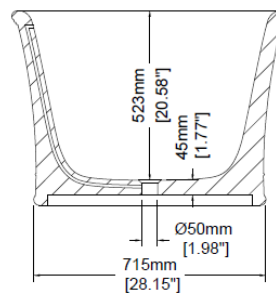

Chelsea

Freestanding bath

H45004

1800 x 850 x 600 mm

70.87 x 33.46 x 23.62 inches

Available in various reconstituted stone colours.

Please order Chrome / MarbleForm™ pop up waste separately.

UV Resistant

Technical Information	
Weight	294 kg / 648 lbs
Weight with Water	694 kg / 1,530 lbs
Capacity	400 L / 105.60 US gal
Water Depth to Overflow	469 mm / 18.46 inches

* Due to the hand-finished nature of our products, minor variation in dimensions can be expected.