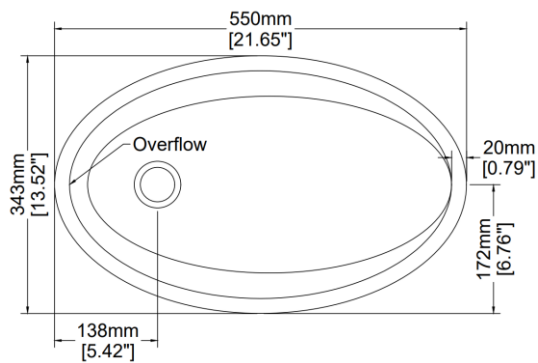

Small Eigg

Countertop basin

H34026

550 x 343 x 150 mm

21.65 x 13.50 x 5.91 inches

Available in various reconstituted stone colours.

Please order Chrome / MarbleForm™ pop up waste separately.

UV Resistant

| Technical Information | |
|--------------------------------|---------------------|
| Weight | 13 kg / 29 lbs |
| Weight with Water | 20 kg / 44 lbs |
| Capacity | 7 L / 1.85 US gal |
| Water Depth to Overflow | 79 mm / 3.11 inches |