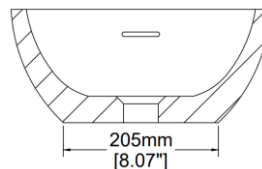

Small Eigg

Countertop basin

H34026

550 x 343 x 150 mm

21.65 x 13.50 x 5.91 inches

Available in various reconstituted stone colours.

Please order Chrome / MarbleForm™ pop up waste separately.

UV Resistant

| Technical Information | |
|--------------------------------|---------------------|
| Weight | 13 kg / 29 lbs |
| Weight with Water | 20 kg / 44 lbs |
| Capacity | 7 L / 1.85 US gal |
| Water Depth to Overflow | 79 mm / 3.11 inches |