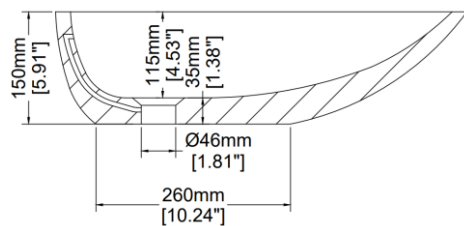

Small Eigg

Countertop basin

H34026

550 x 343 x 150 mm

21.65 x 13.50 x 5.91 inches

Available in various reconstituted stone colours.

Please order Chrome / MarbleForm™ pop up waste separately.

UV Resistant

| Technical Information | |
|--------------------------------|---------------------|
| Weight | 13 kg / 29 lbs |
| Weight with Water | 20 kg / 44 lbs |
| Capacity | 7 L / 1.85 US gal |
| Water Depth to Overflow | 79 mm / 3.11 inches |