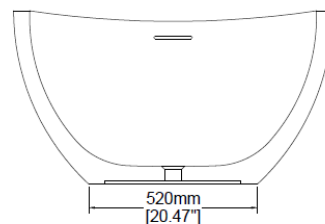

Eigg

Freestanding bath

H34003

1800 x 985 x 550 mm

70.87 x 38.78 x 21.65 inches

Available in various reconstituted stone colours.

Please order Chrome / MarbleForm™ pop up waste separately.

UV Resistant

Technical Information	
Weight	172 kg / 379 lbs
Weight with Water	484 kg / 1067 lbs
Capacity	312 L / 82.37 US gal
Water Depth to Overflow	393 mm / 15.47 inches

* Due to the hand-finished nature of our products, minor variation in dimensions can be expected.