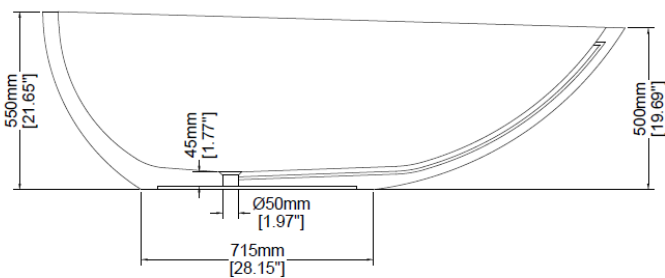

Eigg

Freestanding bath

H34003

1800 x 985 x 550 mm

70.87 x 38.78 x 21.65 inches

Available in various reconstituted stone colours.

Please order Chrome / MarbleForm™ pop up waste separately.

UV Resistant

Technical Information	
Weight	172 kg / 379 lbs
Weight with Water	484 kg / 1067 lbs
Capacity	312 L / 82.37 US gal
Water Depth to Overflow	393 mm / 15.47 inches

* Due to the hand-finished nature of our products, minor variation in dimensions can be expected.