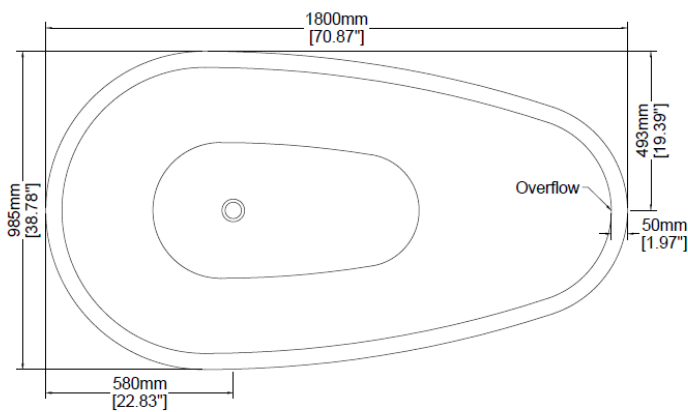

Eigg

Freestanding bath

H34003

1800 x 985 x 550 mm

70.87 x 38.78 x 21.65 inches

Available in various reconstituted stone colours.

Please order Chrome / MarbleForm™ pop up waste separately.

UV Resistant

Technical Information	
Weight	172 kg / 379 lbs
Weight with Water	484 kg / 1067 lbs
Capacity	312 L / 82.37 US gal
Water Depth to Overflow	393 mm / 15.47 inches

* Due to the hand-finished nature of our products, minor variation in dimensions can be expected.