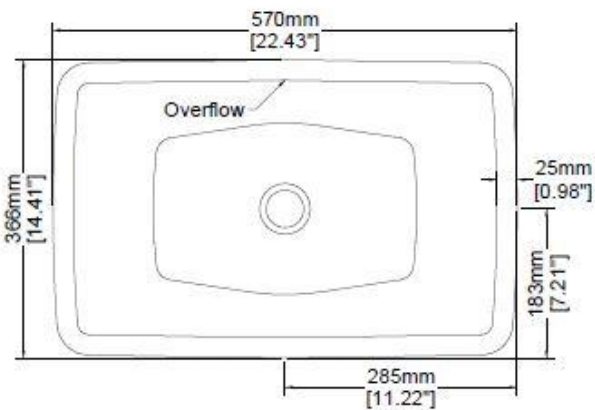

Small Skye

Countertop basin

H33128

570 x 366 x 145 mm

22.44 x 14.41 x 5.71 inches

Available in various reconstituted stone colours.

Please order Chrome / MarbleForm™ pop up waste separately.

UV Resistant

Technical Information	
Weight	20 kg / 44 lbs
Weight with Water	30 kg / 66 lbs
Capacity	10 L / 2.64 US gal
Water Depth to Overflow	79 mm / 3.11 inches

* Due to the hand-finished nature of our products, minor variation in dimensions can be expected.