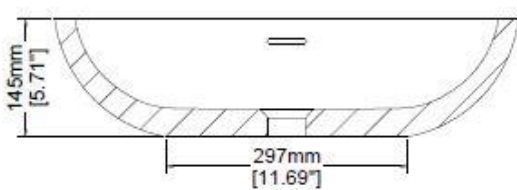

Small Skye

Countertop basin

H33128

570 x 366 x 145 mm

22.44 x 14.41 x 5.71 inches

Available in various reconstituted stone colours.

Please order Chrome / MarbleForm™ pop up waste separately.

UV Resistant

Technical Information	
Weight	20 kg / 44 lbs
Weight with Water	30 kg / 66 lbs
Capacity	10 L / 2.64 US gal
Water Depth to Overflow	79 mm / 3.11 inches

* Due to the hand-finished nature of our products, minor variation in dimensions can be expected.