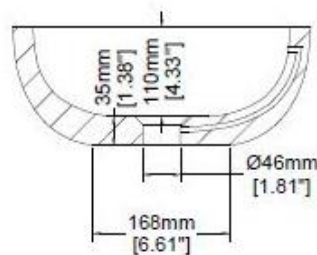

Small Skye

Countertop basin

H33128

570 x 366 x 145 mm

22.44 x 14.41 x 5.71 inches

Available in various reconstituted stone colours.

Please order Chrome / MarbleForm™ pop up waste separately.

UV Resistant

Technical Information	
Weight	20 kg / 44 lbs
Weight with Water	30 kg / 66 lbs
Capacity	10 L / 2.64 US gal
Water Depth to Overflow	79 mm / 3.11 inches

* Due to the hand-finished nature of our products, minor variation in dimensions can be expected.