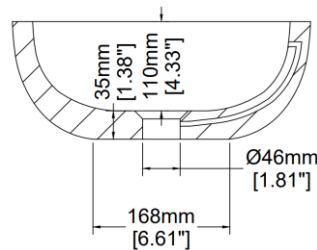

Small Skye

Countertop basin

H33128

570 x 366 x 145 mm

22.44 x 14.41 x 5.71 inches

Available in various reconstituted stone colours.

Please order Chrome / MarbleForm™ pop up waste separately.

UV Resistant

Technical Information	
Weight	20 kg / 44 lbs
Weight with Water	30 kg / 66 lbs
Capacity	10 L / 2.64 US gal
Water Depth to Overflow	79 mm / 3.11 inches

* Due to the hand-finished nature of our products, minor variation in dimensions can be expected.