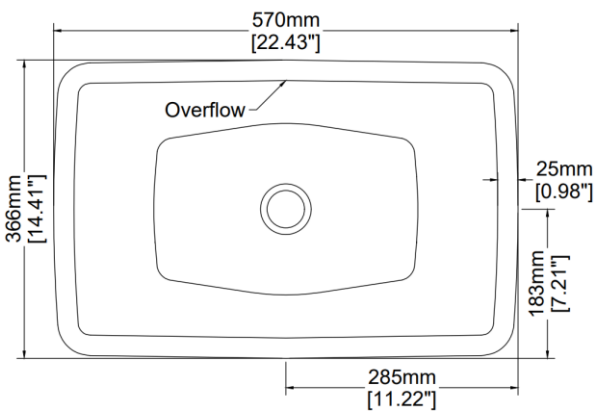

Small Skye

Countertop basin

H33128

570 x 366 x 145 mm

22.44 x 14.41 x 5.71 inches

Available in various reconstituted stone colours.

Please order Chrome / MarbleForm™ pop up waste separately.

UV Resistant

Technical Information	
Weight	20 kg / 44 lbs
Weight with Water	30 kg / 66 lbs
Capacity	10 L / 2.64 US gal
Water Depth to Overflow	79 mm / 3.11 inches

* Due to the hand-finished nature of our products, minor variation in dimensions can be expected.