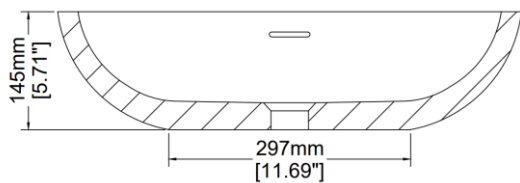

Small Skye

Countertop basin

H33128

570 x 366 x 145 mm

22.44 x 14.41 x 5.71 inches

Available in various reconstituted stone colours.

Please order Chrome / MarbleForm™ pop up waste separately.

UV Resistant

Technical Information	
Weight	20 kg / 44 lbs
Weight with Water	30 kg / 66 lbs
Capacity	10 L / 2.64 US gal
Water Depth to Overflow	79 mm / 3.11 inches

* Due to the hand-finished nature of our products, minor variation in dimensions can be expected.