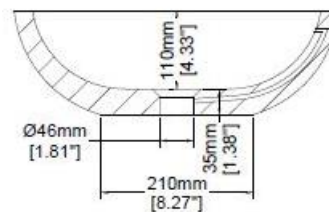

### H33125

700 x 450 x 145 mm

27.56 x 17.72 x 5.71 inches

Available in various reconstituted stone colours.

Please order Chrome / MarbleForm™ pop up waste separately.

UV Resistant

Slip Resistant

Stain Resistant

Technical Information	
Weight	30 kg / 66 lbs
Weight with Water	45 kg / 99 lbs
Capacity	15 L / 3.96 US gal
Water Depth to Overflow	79 mm / 3.11 inches

\* Due to the hand-finished nature of our products, minor variation in dimensions can be expected.