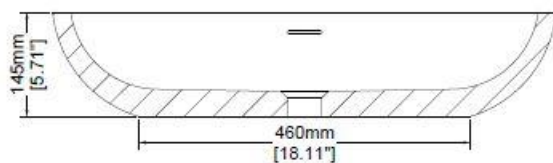

### H33125

700 x 450 x 145 mm

27.56 x 17.72 x 5.71 inches

Available in various reconstituted stone colours.

Please order Chrome / MarbleForm™ pop up waste separately.

UV Resistant

Slip Resistant

Stain Resistant

Technical Information	
Weight	30 kg / 66 lbs
Weight with Water	45 kg / 99 lbs
Capacity	15 L / 3.96 US gal
Water Depth to Overflow	79 mm / 3.11 inches

\* Due to the hand-finished nature of our products, minor variation in dimensions can be expected.