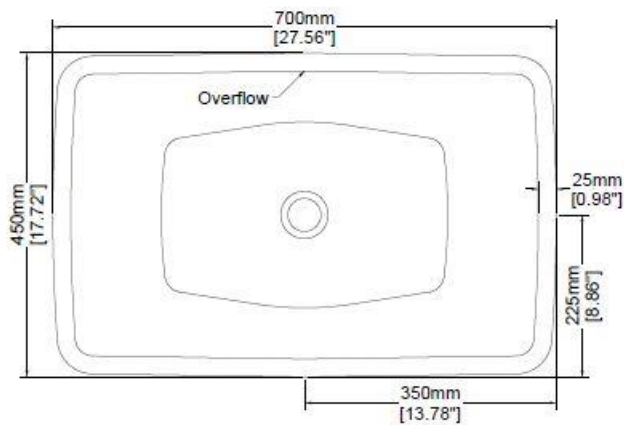

### H33125

700 x 450 x 145 mm

27.56 x 17.72 x 5.71 inches

Available in various reconstituted stone colours.

Please order Chrome / MarbleForm™ pop up waste separately.

UV Resistant

Slip Resistant

Stain Resistant

Technical Information	
Weight	30 kg / 66 lbs
Weight with Water	45 kg / 99 lbs
Capacity	15 L / 3.96 US gal
Water Depth to Overflow	79 mm / 3.11 inches

\* Due to the hand-finished nature of our products, minor variation in dimensions can be expected.