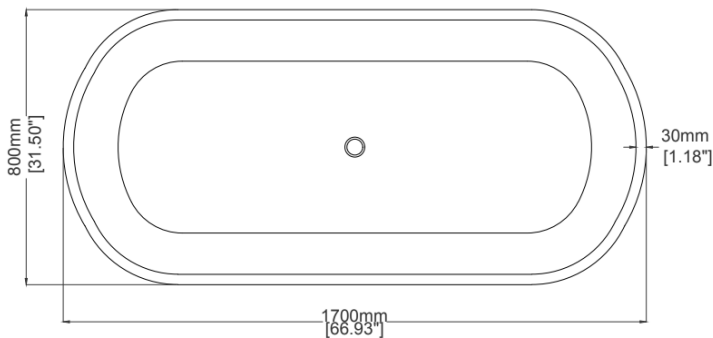

### H33103

1700 x 800 x 525 mm

66.93 x 31.50 x 20.67 inches

Available in various reconstituted stone colours.

Please order Chrome / MarbleForm™ pop up waste separately.

UV Resistant

Slip Resistant

Stain Resistant

Technical Information	
Weight	238 kg / 525 lbs
Weight with Water	606 kg / 1336 lbs
Capacity	368 L / 97.15 US gal
Water Depth to Overflow	420 mm / 16.54 inches

\* Due to the hand-finished nature of our products, minor variation in dimensions can be expected.