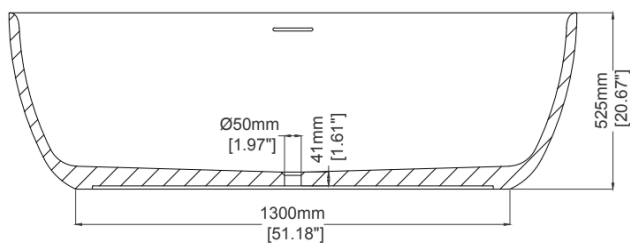

### H33103

1700 x 800 x 525 mm

66.93 x 31.50 x 20.67 inches

Available in various reconstituted stone colours.

Please order Chrome / MarbleForm™ pop up waste separately.

UV Resistant

Slip Resistant

Stain Resistant

Technical Information	
Weight	238 kg / 525 lbs
Weight with Water	606 kg / 1336 lbs
Capacity	368 L / 97.15 US gal
Water Depth to Overflow	420 mm / 16.54 inches

\* Due to the hand-finished nature of our products, minor variation in dimensions can be expected.