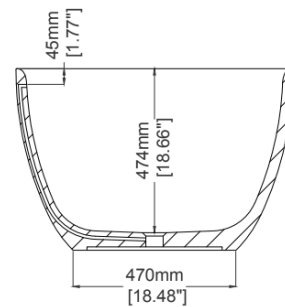

### H33103

1700 x 800 x 525 mm

66.93 x 31.50 x 20.67 inches

Available in various reconstituted stone colours.

Please order Chrome / MarbleForm™ pop up waste separately.

UV Resistant

Slip Resistant

Stain Resistant

Technical Information	
Weight	238 kg / 525 lbs
Weight with Water	606 kg / 1336 lbs
Capacity	368 L / 97.15 US gal
Water Depth to Overflow	420 mm / 16.54 inches

\* Due to the hand-finished nature of our products, minor variation in dimensions can be expected.