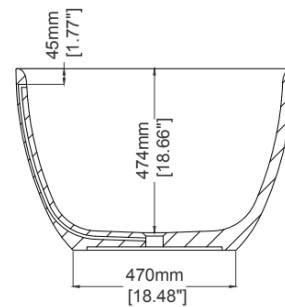

### H33103

1700 x 800 x 525 mm

66.93 x 31.50 x 20.67 inches

Available in various reconstituted stone colours.

Please order Chrome / MarbleForm™ pop up waste separately.

UV Resistant

Slip Resistant

Stain Resistant

Technical Information	
<b>Weight</b>	238 kg / 525 lbs
<b>Weight with Water</b>	606 kg / 1,336 lbs
<b>Capacity</b>	368 L / 97.15 US gal
<b>Water Depth to Overflow</b>	420 mm / 16.54 inches

\* Due to the hand-finished nature of our products, minor variation in dimensions can be expected.