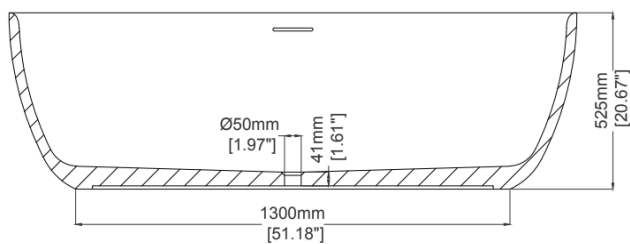

### H33103

1700 x 800 x 525 mm

66.93 x 31.50 x 20.67 inches

Available in various reconstituted stone colours.

Please order Chrome / MarbleForm™ pop up waste separately.

UV Resistant

Slip Resistant

Stain Resistant

Technical Information	
<b>Weight</b>	238 kg / 525 lbs
<b>Weight with Water</b>	606 kg / 1,336 lbs
<b>Capacity</b>	368 L / 97.15 US gal
<b>Water Depth to Overflow</b>	420 mm / 16.54 inches

\* Due to the hand-finished nature of our products, minor variation in dimensions can be expected.