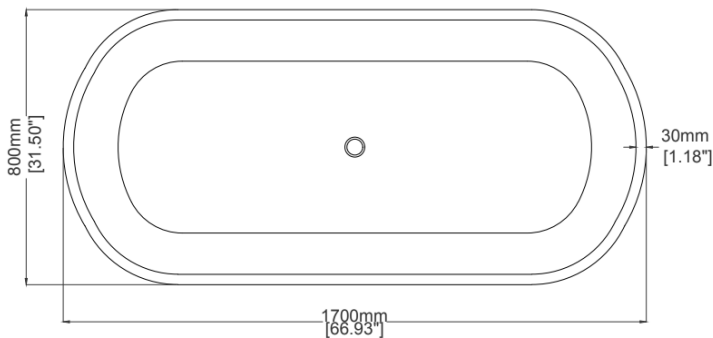

### H33103

1700 x 800 x 525 mm

66.93 x 31.50 x 20.67 inches

Available in various reconstituted stone colours.

Please order Chrome / MarbleForm™ pop up waste separately.

UV Resistant

Slip Resistant

Stain Resistant

Technical Information	
<b>Weight</b>	238 kg / 525 lbs
<b>Weight with Water</b>	606 kg / 1,336 lbs
<b>Capacity</b>	368 L / 97.15 US gal
<b>Water Depth to Overflow</b>	420 mm / 16.54 inches

\* Due to the hand-finished nature of our products, minor variation in dimensions can be expected.